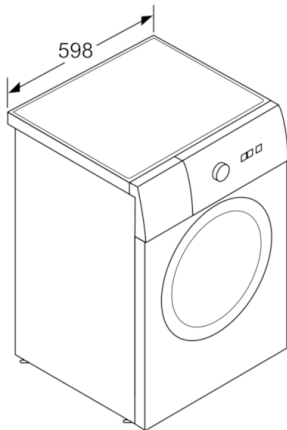

Technical Data

Built-in / Free-standing :	Free-standing
Installation typology :	Free-standing
Type of control :	Electronic
Type of control setting and signalling devices :	7 segments, LCD, push buttons
Loading type :	Front
Door hinge :	Left
Main colour of product :	White
Maximum adjustability feet (mm) :	12
Net weight (kg) :	71.451
Gross weight (kg) :	76.5
Maximum spin speed (rpm) :	1400
Capacity cotton (kg) :	8.0
Noise level washing (dB(A) re 1 pW) :	50
Noise level spinning (dB(A) re 1 pW) :	74
Available languages display :	English, Symbols
Spin speed options :	variable
Skip spin :	Yes
Foam control :	Yes
Balance control :	available
Water protection system :	Aquastop
Separate temperature control options :	Steps
Cold wash option :	Yes
Drying progress indicator :	LED, LED-display
Digital countdown indicator :	Yes
Door opening :	Handle
Tub material :	Plastic
Drum volume (l) :	58
Drum material :	Stainless steel
Hot & cold water intake :	No
Optional accessories :	WX975600, WZ10130
Wash optimization :	, AllergyPlus / Hygiene, Drain / Spin, Drum clean, Easy iron, Extra Rinse / Starching, jeans, Kids, mixture, shirts, Speed/eco, Spin speed reduction, sports, Start / Reload, Super 15 min / Super 30 min, Temperature selection, Time delay
Pre-wash :	available
Quick wash :	Yes
Dimensions of the product (mm) :	848 x 598 x 590
Dimensions of the packed product (HxWxD) (mm) :	875 x 710 x 655
Color / Material panel :	White
Color Dial :	silver
Door Frame :	silver-black grey
Rinse Plus Option :	No
Stain Removal Option :	No
Number of Options :	7
Connection Rating (W) :	2300
Current (A) :	17.9
Voltage (V) :	220-240

Safety

- AquaStop™ anti-flood protection system with magnetic valve and float switch
- Child lock

**Serie | 6, Washing machine, front loader, 8
kg, 1400 rpm
WAT28440AU**

measurements in mm

measurements in mm

measurements in mm