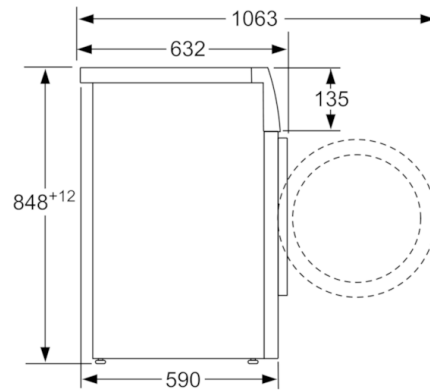

measurements in mm