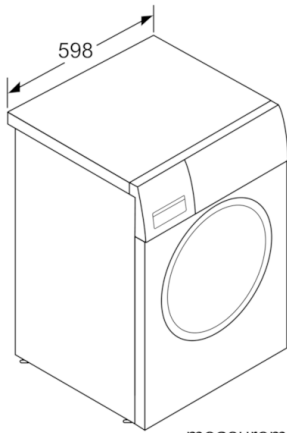

**Serie | 6, Washing machine, front loader, 8
kg, 1400 rpm
WAT28440AU**

measurements in mm