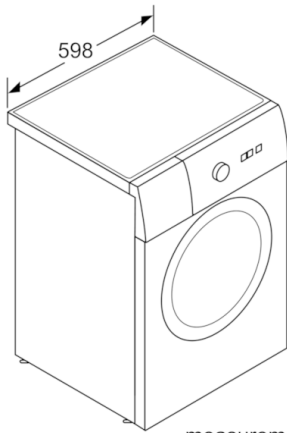

**Serie | 6, Washing machine, front loader, 8
kg, 1200 rpm
WAT24220AU**

---

measurements in mm