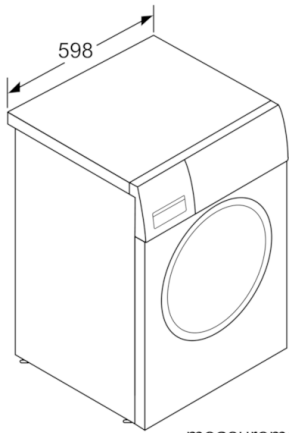

Convenience

- Large 32cm wide porthole and 165° opening door for easy loading and unloading
- Time delay (1 - 24 hours)
 - Time remain indicator
- LED program progress, load detection and overdosage display
- Automatic load adjustment
- Audiable end-of-cycle signal
- Overdosage indication
- Overheating temperature protection
- Unbalanced load detection
- Self-cleaning detergent drawer
- Child lock

Dimensions (HxWxD)

- 850 mm x 600 mm x 590 mm

**Serie | 6, Washing machine, front loader, 7.5
kg, 1400 rpm
WAS28461AU**

measurements in mm