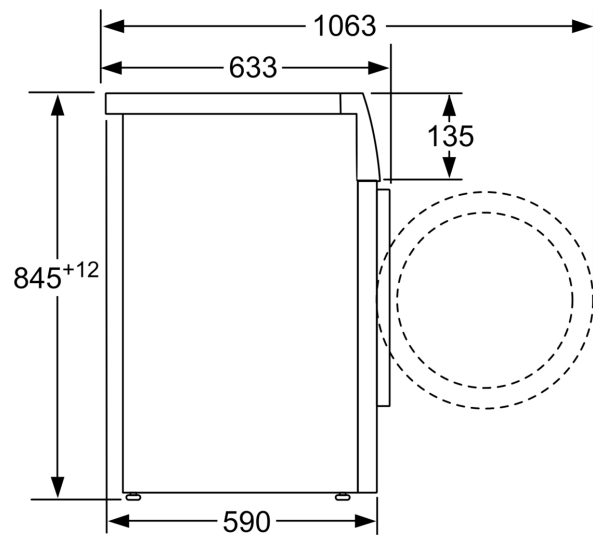

Maximum capacity in kg (EU 2017/1369): 8.0 kg
 Built-in / Free-standing: Free-standing
 Dimensions of the product: 848x598x550 mm
 Net weight: 68.5 kg
 Connection rating: 2300 W
 Fuse protection: 10 A
 Voltage: 220-240 V
 Frequency: 50 Hz
 Length electrical supply cord: 160.0 cm
 Door hinge: Left
 Wheels: No
 EAN code: 4242005341115
 Installation type: Free-standing

- noise insulation: bottom cover
- AntiVibration Side Panels reduce vibrations and ensure greater stability during the washing and spinning process
- Unbalanced load detection

Design and Safety

- Drum volume: 55 l
- Child lock
- Large 30cm wide porthole and 180° opening door for easy loading and unloading
- magnet with pull-open latch

Technical Information

- slide-under
- 848 mm x 598 mm x 550 mm (652 mm with door frame)

**Series 4, Washing machine, front loader, 8 kg, 1200 rpm
WAN24124AU**

measurements in mm

measurements in mm

measurements in mm

measurements in mm