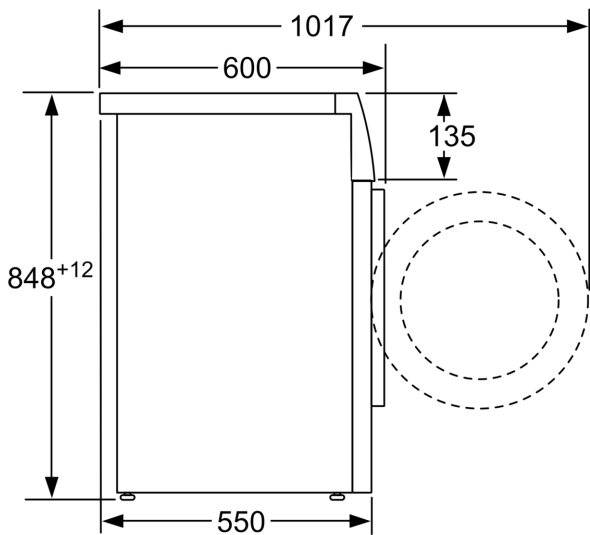

Maximum capacity in kg (EU 2017/1369): 8.0 kg
 Built-in / Free-standing: Free-standing
 Dimensions of the product: 848x598x550 mm
 Net weight: 68.5 kg
 Connection rating: 2300 W
 Fuse protection: 10 A
 Voltage: 220-240 V
 Frequency: 50 Hz
 Length electrical supply cord: 160.0 cm
 Door hinge: Left
 Wheels: No
 EAN code: 4242005341115
 Installation type: Free-standing

- noise insulation: bottom cover
- AntiVibration Side Panels reduce vibrations and ensure greater stability during the washing and spinning process
- Unbalanced load detection

Design and Safety

- Drum volume: 55 l
- Child lock
- Large 30cm wide porthole and 180° opening door for easy loading and unloading
- magnet with pull-open latch

Technical Information

- slide-under
- 848 mm x 598 mm x 550 mm (652 mm with door frame)

**Series 4, Washing machine, front loader, 8 kg, 1200 rpm
WAN24124AU**

measurements in mm

measurements in mm

measurements in mm

measurements in mm