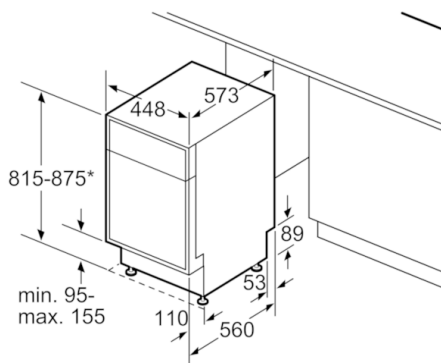

**Serie | 6, Built-under dishwasher, 45 cm,
Stainless steel
SPU68M05AU**

* Because of height-adjustable screw feet
Base height (when appliance height is 815): 95 mm
Base height (when appliance height is 875): 155 mm
measurements in mm