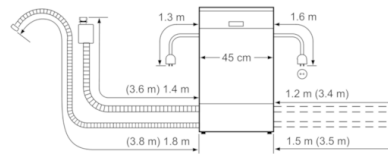

**Serie | 6, Built-under dishwasher, 45 cm,
Stainless steel
SPU68M05AU**

* Because of height-adjustable screw feet
Base height (when appliance height is 815): 95 mm
Base height (when appliance height is 875): 155 mm
measurements in mm