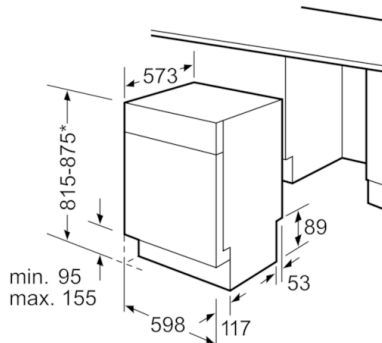

Technical Data

Water consumption (l) :	12.0
Built-in / Free-standing :	Built-in
Height of removable worktop (mm) :	0
Required niche size for installation (HxWxD) :	815-875 x 600 x 550
Depth with open door 90 degree (mm) :	1150
Adjustable feet :	Yes - front only
Maximum adjustability feet (mm) :	60
Net weight (kg) :	41.412
Gross weight (kg) :	44.0
Connection Rating (W) :	2400
Current (A) :	10
Voltage (V) :	220-240
Frequency (Hz) :	50; 60
Length electrical supply cord (cm) :	175
Plug type :	AU plug
Length inlet hose (cm) :	165
Length outlet hose (cm) :	190
EAN code :	4242002844152
Number of place settings :	15
Energy consumption (kWh) :	0.64
Reference programme :	Eco
Total cycle time of reference programme (min) :	170
Installation typology :	Build-under

Safety

- AquaStopPlus anti-flood protection
- Child door lock

Dimensions (HxWxD)

- Product dimensions (HxWxD): 81.5 x 59.8 x 57.3 cm

**Serie | 8, Built-under dishwasher, 60 cm,
Stainless steel
SMU88TS01A**

measurements in mm

() Werte mit Verlängerungssatz

* Can be set using height-adjustable screw feet
Base height (when appliance height is 815) - 95 mm
Base height (when appliance height is 875) - 155 mm

measurements in mm