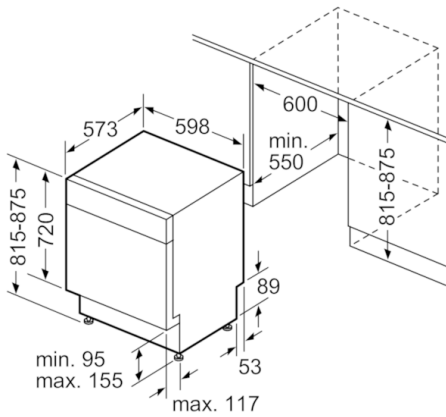

Technical Data

Water consumption (l) :	12.0
Built-in / Free-standing :	Built-in
Height of removable worktop (mm) :	0
Required niche size for installation (HxWxD) :	815-875 x 600 x 550
Depth with open door 90 degree (mm) :	1150
Adjustable feet :	Yes - front only
Maximum adjustability feet (mm) :	60
Net weight (kg) :	41.412
Gross weight (kg) :	44.0
Connection Rating (W) :	2400
Current (A) :	10
Voltage (V) :	220-240
Frequency (Hz) :	50; 60
Length electrical supply cord (cm) :	175
Plug type :	AU plug
Length inlet hose (cm) :	165
Length outlet hose (cm) :	190
EAN code :	4242002844152
Number of place settings :	15
Energy consumption (kWh) :	0.64
Reference programme :	Eco
Total cycle time of reference programme (min) :	170
Installation typology :	Build-under

Safety

- AquaStopPlus anti-flood protection
- Child door lock

Dimensions (HxWxD)

- Product dimensions (HxWxD): 81.5 x 59.8 x 57.3 cm

**Serie | 8, Built-under dishwasher, 60 cm,
Stainless steel
SMU88TS01A**

measurements in mm

() Werte mit Verlängerungssatz

* Can be set using height-adjustable screw feet
Base height (when appliance height is 815) - 95 mm
Base height (when appliance height is 875) - 155 mm

measurements in mm