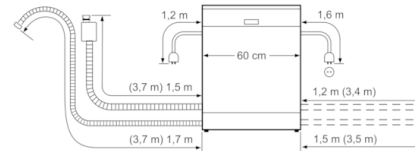

Technical Data

Water consumption (l) :	12.0
Built-in / Free-standing :	Built-in
Height of removable worktop (mm) :	0
Required niche size for installation (HxWxD) :	815-875 x 600 x 550
Depth with open door 90 degree (mm) :	1150
Adjustable feet :	Yes - front only
Maximum adjustability feet (mm) :	60
Net weight (kg) :	41.412
Gross weight (kg) :	44.0
Connection Rating (W) :	2400
Current (A) :	10
Voltage (V) :	220-240
Frequency (Hz) :	50; 60
Length electrical supply cord (cm) :	175
Plug type :	AU plug
Length inlet hose (cm) :	165
Length outlet hose (cm) :	190
EAN code :	4242002844152
Number of place settings :	15
Energy consumption (kWh) :	0.64
Reference programme :	Eco
Total cycle time of reference programme (min) :	170
Installation typology :	Build-under

Safety

- AquaStopPlus anti-flood protection
- Child door lock

Dimensions (HxWxD)

- Product dimensions (HxWxD): 81.5 x 59.8 x 57.3 cm

**Serie | 8, Built-under dishwasher, 60 cm,
Stainless steel
SMU88TS01A**

measurements in mm

() Werte mit Verlängerungssatz

* Can be set using height-adjustable screw feet
Base height (when appliance height is 815) - 95 mm
Base height (when appliance height is 875) - 155 mm

measurements in mm