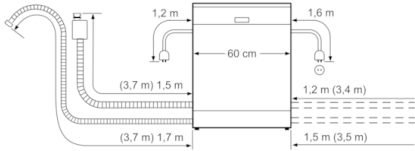

Safety

- AquaStop™ Plus: Water supply device with lifetime anti-flood protection
- Child door lock
- Childproof control lock

2 year warranty

Appliance dimensions (HxWxD)

- 815 mm x 598 mm x 573 mm

**Serie | 6, Built-under dishwasher, 60 cm,
Stainless steel
SMU66MS01A**