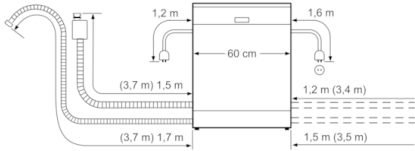

Technical Data

Water consumption (l) :	13.5
Built-in / Free-standing :	Free-standing
Height of removable worktop (mm) :	30
Depth with open door 90 degree (mm) :	1155
Adjustable feet :	Yes - front only
Maximum adjustability feet (mm) :	20
Net weight (kg) :	43.937
Gross weight (kg) :	45.0
Connection Rating (W) :	2400
Current (A) :	10
Voltage (V) :	220-240
Frequency (Hz) :	50; 60
Length electrical supply cord (cm) :	175
Plug type :	AU plug
Length inlet hose (cm) :	165
Length outlet hose (cm) :	190
EAN code :	4242002647630
Number of place settings :	14
Energy consumption (kWh) :	0.73
Reference programme :	Normal
Total cycle time of reference programme (min) :	140
Noise level (dB) :	48
Installation typology :	Build-under

Flexibility

- Vario basket system
- Height adjustable upper basket
- 2 folding plate racks in lower basket
- Cutlery basket in bottom basket
- 2 x foldable cup shelves in upper basket

Convenience

- 3 stage self-cleaning filter system
- Programme selector with integrated start button
- Electronic rinse aid indicator
- Appliance without water softening unit
- Alternating spray-arm washing
- Time remain display
- Quiet operation 48 dB

Safety

- AquaStop™ Plus: Water supply device with lifetime anti-flood protection
- Child door lock

Design

- Product dimensions (HxWxD): 84.5 x 60 x 60 cm

**Serie | 4, Free-standing dishwasher, 60 cm,
White
SMS50E32AU**