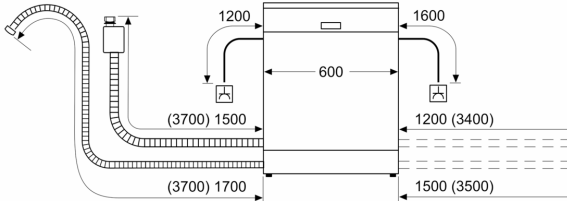

**Series 4, Semi-integrated
dishwasher, 60 cm, Brushed steel
SMI4HTS01A**

measurements in mm

⏏ socket
( ) values with extension kit