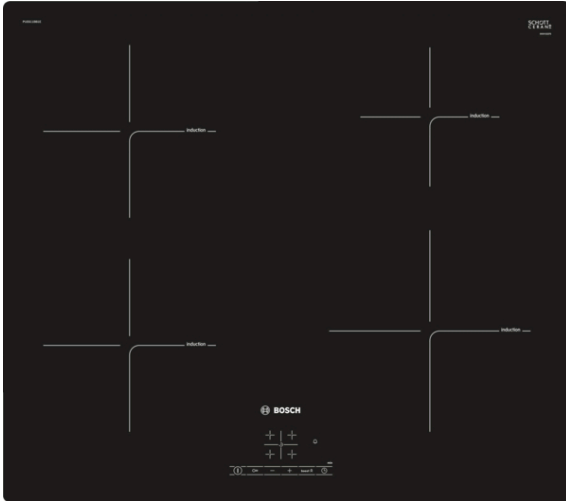

Series 4, Induction cooktop, 60 cm PUE611BB1E

Optional accessories

HEZ390090 : Wok Set consisting of 3 Items
HEZ9ES100 : Espresso maker 4 cups
HEZ9FE280 : Iron pan Ø 18 / 28 cm
HEZ9SE030 : Set of 2 Pots and 1 Pan
HEZ9SE060 : 6 pieces Set

Width of the appliance : 592 mm

Dimensions : 51 x 592 x 522 mm

Dimensions of the packed product (HxWxD) : 126 x 753 x 603 mm

Net weight : 10.4 kg

Gross weight : 12.6 kg

Residual heat indicator : Separate

Location of control panel : Hob front

Basic surface material : Ceramic

Color of surface : Black

Length electrical supply cord : 110.0 cm

EAN code : 4242002870502

Voltage : 220-240 V

Frequency : 50; 60 Hz