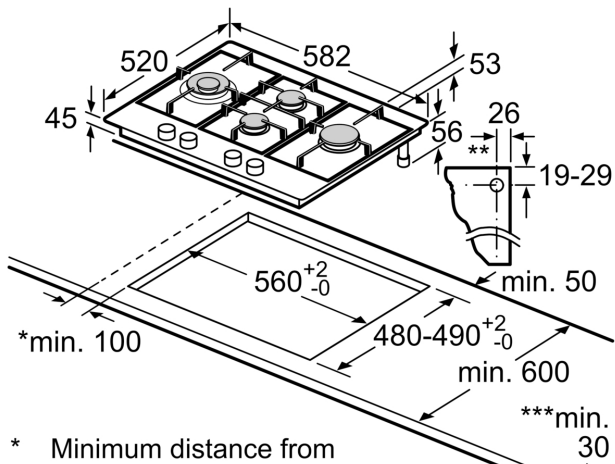

- **Low profile stainless steel cooking surface is easily accessible and quick to clean.**

Product name/family: ..... gas hob w integrated controls  
 Built-in / Free-standing: ..... Built-in  
 Energy type: ..... Gas  
 Total number of positions that can be used at the same time: ..... 4  
 Type of control setting devices: ..... sword knobs  
 Required niche size for installation (HxWxD): 45 x 560-562 x 480-492 mm  
 Width of the appliance: ..... 582 mm  
 Dimensions: ..... 53x582x520 mm  
 Dimensions of the packed product (HxWxD): ..... 141 x 651 x 578 mm  
 Net weight: ..... 11.8 kg  
 Gross weight: ..... 12.7 kg  
 Residual heat indicator: ..... without  
 Location of control panel: ..... Front  
 Basic surface material: ..... Stainless steel  
 Color of surface: ..... Stainless steel  
 Length electrical supply cord: ..... 100.0 cm  
 EAN code: ..... 4242002914220  
 Gas connection rating: ..... 9750 W  
 Fuse protection: ..... 3 A  
 Voltage: ..... 220-240 V  
 Frequency: ..... 50; 60 Hz

**Safety and Environment**

- Flame failure device fitted to each individual burner
- Preset to natural gas (10mbar)
- Preset to natural gas (10mbar)

**Dimensions**

- 60 cm width
- Installation measurements: 560 mm x 480 mm
- Power cord length: 100 cm with plug

**Supplied Accessories**

- Liquid gas nozzles (28-30/37mbar) included

**Series 6, Gas cooktop, 60 cm,  
Stainless steel  
PCI6A5B90A**

- \* Minimum distance from the hob cut-out to the wall
  - \*\* Position of gas connection in the cut-out
  - \*\*\* With fitted oven underneath, possibly more; see space requirements for the oven
- measurements in mm