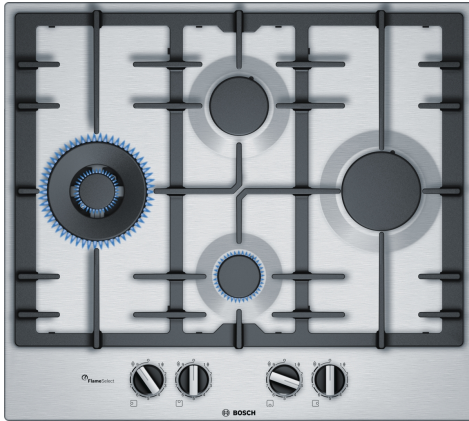

**Series 6, Gas cooktop, 60 cm,  
Stainless steel  
PCI6A5B90A**

**The stainless-steel gas cooktop with  
FlameSelect: achieve perfect cooking  
results thanks to nine precisely defined  
power levels.**

- **Low profile stainless steel cooking surface is easily accessible and quick to clean.**

Product name/family: ..... gas hob w integrated controls  
 Built-in / Free-standing: ..... Built-in  
 Energy type: ..... Gas  
 Total number of positions that can be used at the same time: ..... 4  
 Type of control setting devices: ..... sword knobs  
 Required niche size for installation (HxWxD): 45 x 560-562 x 480-492 mm  
 Width of the appliance: ..... 582 mm  
 Dimensions: ..... 53x582x520 mm  
 Dimensions of the packed product (HxWxD): ..... 141 x 651 x 578 mm  
 Net weight: ..... 11.8 kg  
 Gross weight: ..... 12.7 kg  
 Residual heat indicator: ..... without  
 Location of control panel: ..... Front  
 Basic surface material: ..... Stainless steel  
 Color of surface: ..... Stainless steel  
 Length electrical supply cord: ..... 100.0 cm  
 EAN code: ..... 4242002914220  
 Gas connection rating: ..... 9750 W  
 Fuse protection: ..... 3 A  
 Voltage: ..... 220-240 V  
 Frequency: ..... 50; 60 Hz

---

**Design**

- Stainless steel
- Enamelled cast iron pan supports on non-scratch rubber feet

**Comfort & Convenience**

- FlameSelect (9 steps)
- Sword control knobs
- One hand electronic ignition

**Size & Power**