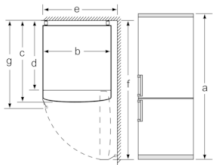

Controls

- Independent controls for fridge and freezer

Shelving and Compartments

- 4 safety glass shelves of which 2 are height adjustable
- Adjustable door storage shelves with extra-deep base shelf
- 3 door bins, there of 1x dairy compartment
- 1 vegetable container on rails
- Bottle rack
- 2 freezer drawers, incl. 1 Big Box

Design and Styling

- H 170 cm x W 70 cm x D 77 cm
- Appliance width: 70 cm
- Appl depth incl wall distance: 77 cm

Energy rating

- Rated Voltage 220 - 240 V

**Serie | 6, Free-standing fridge-freezer
with freezer at bottom, 170 x 70 cm, Inox-
easyclean
KGN53AI30A**

Appliance name	a	b	c	d	e	f	g
KGN53 (outer handle)	1700	690	770	700	730	1380	800

Specification
a Height
b Width
c Depth with door closed, without handle
d Cabinet depth
e Width with door opened to 90°
f Depth with door opened
g Depth with door closed, with handle

measurements in mm