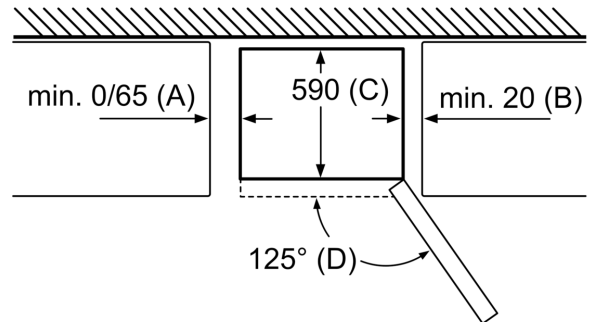

- Digital LED electronic control

Design and Styling

- VarioStyle bottom freezer with exchangeable colour front panels

Accessories

- 1 ice cube tray with lid , 3 egg racks for 12 eggs

**Series 4, Variostyle basic appliance
without colored door, 186 x 60 cm
KGN36IJ3AA**

Appliance name	a	b	c	d	e	f	g
KGN36 (Inner handle)	1860	600	660	590	600	1210	660
KGN36 (Outer handle)	1860	600	660	590	640	1210	700

Specification
a Height
b Width
c Depth with door closed, without handle
d Cabinet depth
e Width with door opened to 90°
f Depth with door opened
g Depth with door closed, with handle

measurements in mm

Appliance name	A	B	C	D
KGN33, 36, 39, 46, 49	0/65	20	590	125
KGF39, 49	0/65	20	590	125

Dimension A:
In models with vertical integrated handles,
in order to open easily, a minimum distance
of 65 mm is needed.