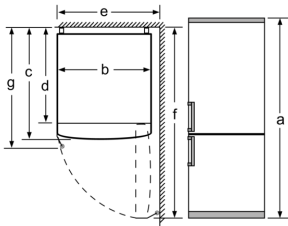

Shelving and Compartments

- 4 safety glass shelves of which 2 are height adjustable
- 1 Bottle rack
- 1 VitaFresh drawer
- 3 drawers
- 2 adjustable glass shelves
- 1 Large door trays (Large)
- 2 PC

Controls

- Digital LED electronic control

Design and Styling

- VarioStyle bottom freezer with exchangeable colour front panels

Accessories

- 1 ice cube tray with lid , 3 egg racks for 12 eggs

**Series 4, Variostyle basic appliance
without colored door, 186 x 60 cm
KGN36IJ3AA**

Appliance name	a	b	c	d	e	f	g
KGN36 (Inner handle)	1860	600	660	590	600	1210	660
KGN36 (Outer handle)	1860	600	660	590	640	1210	700

Specification
a Height
b Width
c Depth with door closed, without handle
d Cabinet depth
e Width with door opened to 90°
f Depth with door opened
g Depth with door closed, with handle

measurements in mm

Appliance name	A	B	C	D
KGN33, 36, 39, 46, 49	0/65	20	590	125
KGF39, 49	0/65	20	590	125

Dimension A:
In models with vertical integrated handles,
in order to open easily, a minimum distance
of 65 mm is needed.