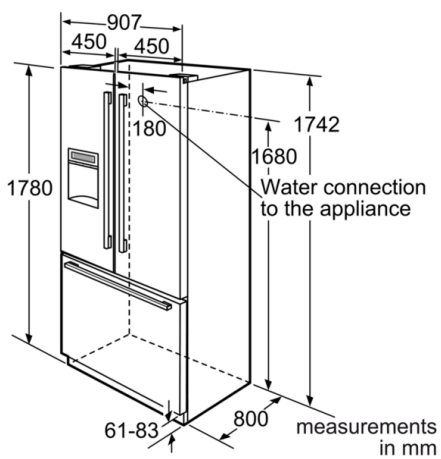

**Serie | 8, French Door Bottom freezer, 3 doors, Stainless steel
KFN91PJ10A**

* If the appliance is placed next to a cooker, the side distance must be 10 mm minimum.

measurements in mm