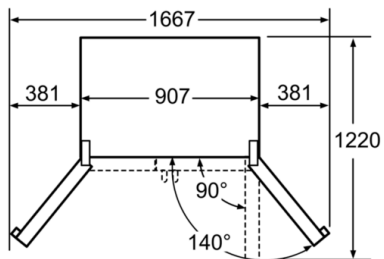

### **Dimensions**

- H 177.2 cm x W 90.5 cm x D 86 cm

measurements in mm

Drawers can be pulled out with door opened to 90°.  
Drawers can be removed with door completely opened.

measurements in mm