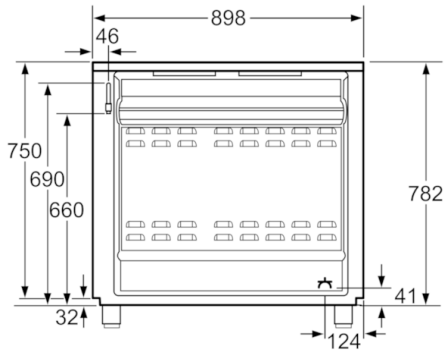

**Serie | 6, Dual fuel range cooker, Stainless steel
HSB738357A**

measurements in mm