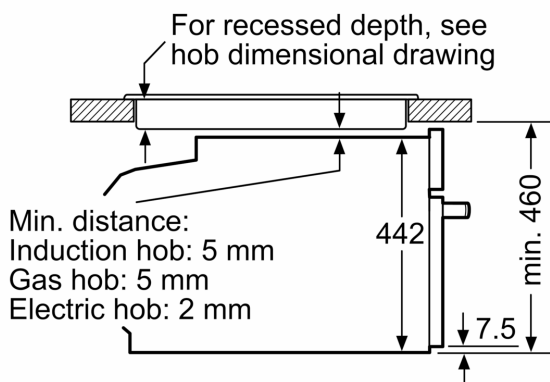

Technical Information

- Length of mains cable: 150 cm
- Nominal voltage: 220 - 240 V
- Total connected load electric: 3.6 KW

Dimensions:

- Appliance dimension (HxWxD): 455 mm x 594 mm x 548 mm
- Installation dimensions (HxWxD): 450 mm - 455 mm x 560 mm - 568 mm x 550 mm
- Please reference the built-in dimensions provided in the installation drawing
- We recommend you to choose complementary products within SER8, in order to assure an optimal design combination of your Built-In appliances.

measurements in mm

Hob type	min. worktop thickness	
	fitted	flush
Induction hob	42 mm	43 mm
Full surface Induction hob	52 mm	53 mm
Gas hob	32 mm	43 mm
Electric hob	32 mm	35 mm