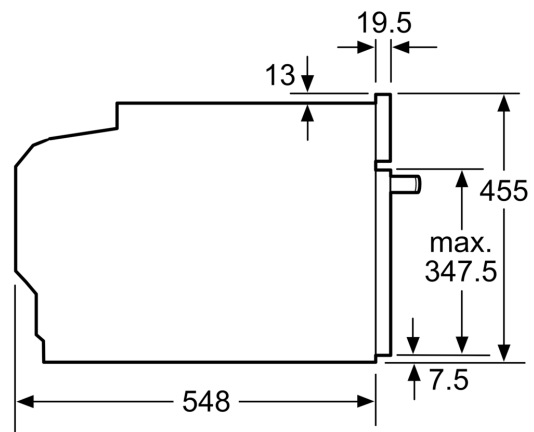

**Series 8, Built-in compact oven with
microwave function, 60 x 45 cm,
Black
CMG676BB1**