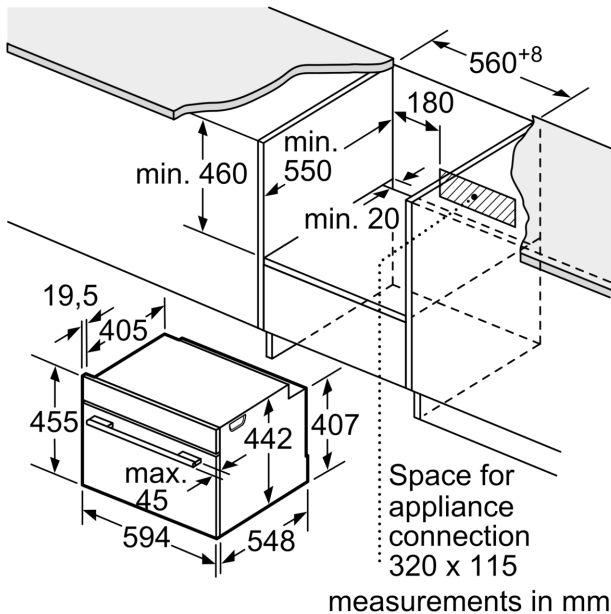

**Series 8, Built-in compact oven with
microwave function, 60 x 45 cm,
Black
CMG676BB1**