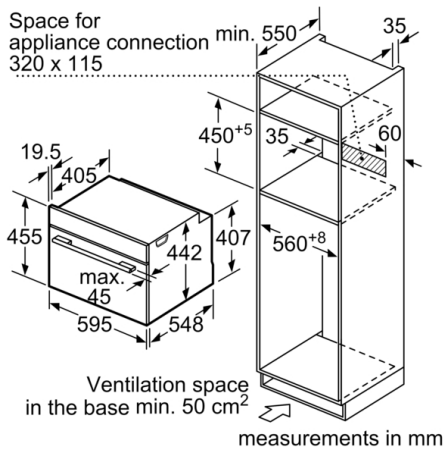

Accessories

- 1 x universal pan, 1 x enamel baking tray, 1 x combination grid

Technical Information

- Total connected load electric: 3.6 KW
- Appliance dimension (HxWxD): 455 mm x 594 mm x 548 mm
- Installation dimensions (HxWxD): 450 mm - 455 mm x 560 mm - 568 mm x 550 mm
- Length of mains cable: 150 cm
- Please reference the built-in dimensions provided in the installation drawing

Serie | 8, Built-in compact oven with microwave function, 60 x 45 cm, Stainless steel
CMG656RS1A

Installation with a hob.

measurements in mm

If the compact appliance will be installed underneath a hob, the following worktop thicknesses (including substructure if necessary) must be taken into account.

Hob type	min. worktop thickness	
	fitted	flush
Induction hob	42 mm	43 mm
Full surface Induction hob	52 mm	53 mm
Gas hob	32 mm	43 mm
Electric hob	32 mm	35 mm

measurements in mm

measurements in mm

measurements in mm