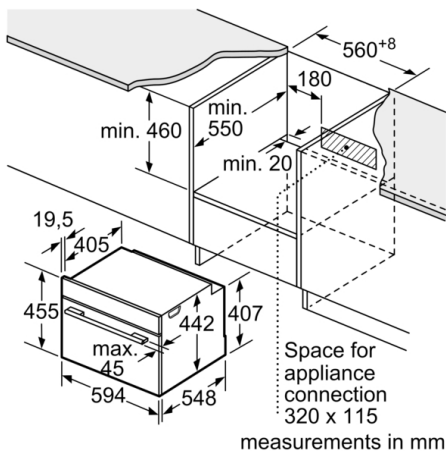

Technical Data

Type of micro-wave oven : MW-Combi
 Type of control : Electronic
 Color / Material Front : Stainless steel
 Cavity dimensions : 237.0 x 480 x 392.0 mm
 Approval certificates : CE, VDE
 Length electrical supply cord : 150 cm
 Net weight : 38.305 kg
 Gross weight : 40.6 kg
 EAN code : 4242002826974
 Maximum micro-wave power : 900 W
 Connection Rating : 3600 W
 Fuse protection : 16 A
 Voltage : 220-240 V
 Frequency : 50; 60 Hz
 Plug type : no plug
 Cavity dimensions : 237.0 x 480 x 392.0 mm

Accessories

- 1 x universal pan, 1 x enamel baking tray, 1 x combination grid

Technical Information

- Total connected load electric: 3.6 KW
- Appliance dimension (HxWxD): 455 mm x 594 mm x 548 mm
- Installation dimensions (HxWxD): 450 mm - 455 mm x 560 mm - 568 mm x 550 mm
- Length of mains cable: 150 cm
- Please reference the built-in dimensions provided in the installation drawing

Serie | 8, Built-in compact oven with microwave function, 60 x 45 cm, Stainless steel
CMG656RS1A

Installation with a hob.

measurements in mm

If the compact appliance will be installed underneath a hob, the following worktop thicknesses (including substructure if necessary) must be taken into account.

Hob type	min. worktop thickness	
	fitted	flush
Induction hob	42 mm	43 mm
Full surface Induction hob	52 mm	53 mm
Gas hob	32 mm	43 mm
Electric hob	32 mm	35 mm

measurements in mm

measurements in mm

measurements in mm