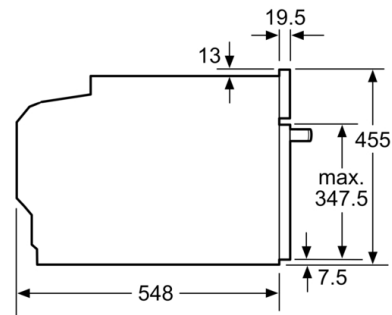

Accessories

- 1 x universal pan, 1 x enamel baking tray, 1 x combination grid

Technical Information

- Total connected load electric: 3.6 KW
- Appliance dimension (HxWxD): 455 mm x 594 mm x 548 mm
- Installation dimensions (HxWxD): 450 mm - 455 mm x 560 mm - 568 mm x 550 mm
- Length of mains cable: 150 cm
- Please reference the built-in dimensions provided in the installation drawing

Serie | 8, Built-in compact oven with microwave function, 60 x 45 cm, Stainless steel
CMG656RS1A

Installation with a hob.

measurements in mm

If the compact appliance will be installed underneath a hob, the following worktop thicknesses (including substructure if necessary) must be taken into account.

Hob type	min. worktop thickness	
	fitted	flush
Induction hob	42 mm	43 mm
Full surface Induction hob	52 mm	53 mm
Gas hob	32 mm	43 mm
Electric hob	32 mm	35 mm

measurements in mm

measurements in mm

measurements in mm