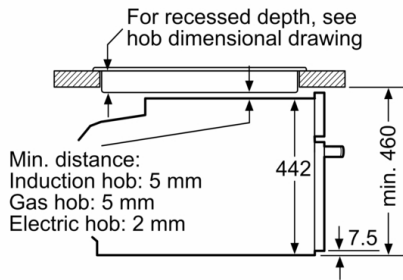

Accessories

- 1 x universal pan, 1 x enamel baking tray, 1 x combination grid

Technical Information

- Total connected load electric: 3.6 KW
- Appliance dimension (HxWxD): 455 mm x 594 mm x 548 mm
- Installation dimensions (HxWxD): 450 mm - 455 mm x 560 mm - 568 mm x 550 mm
- Length of mains cable: 150 cm
- Please reference the built-in dimensions provided in the installation drawing

Serie | 8, Built-in compact oven with microwave function, 60 x 45 cm, Stainless steel
CMG656RS1A

Installation with a hob.

measurements in mm

If the compact appliance will be installed underneath a hob, the following worktop thicknesses (including substructure if necessary) must be taken into account.