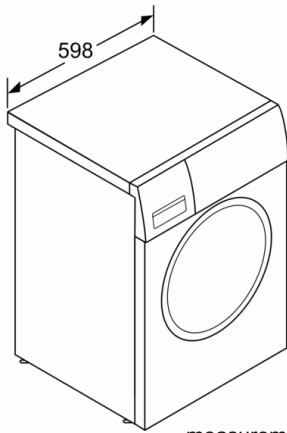

**Serie | 6, Washer Dryer, 10/6 kg, 1400 rpm
WNA254U0SG**