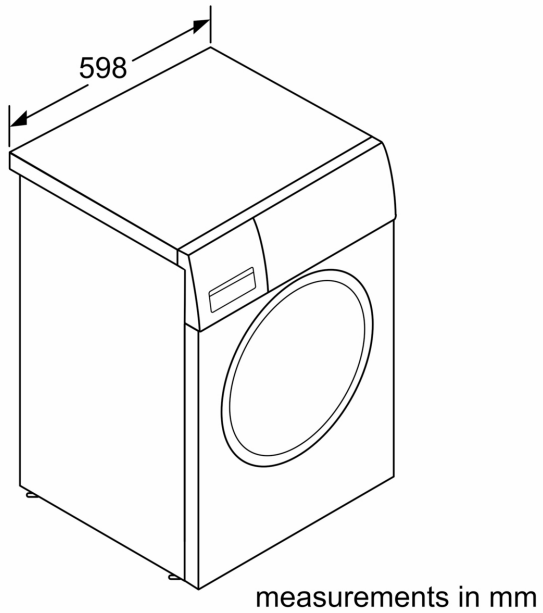

**Series 6, Front Load Washing
Machine, 9 kg, 1400 rpm
WGG244A0SG**