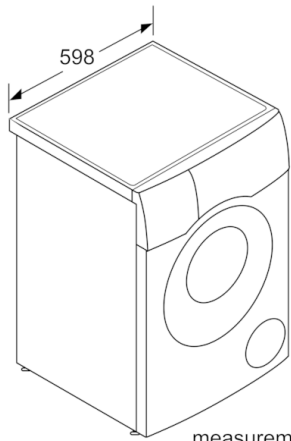

**Serie | 6, Washer Dryer, 10/6 kg, 1400 rpm
WDU28560GB**

measurements in mm