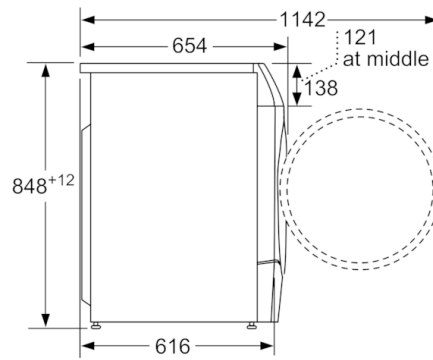

measurements in mm