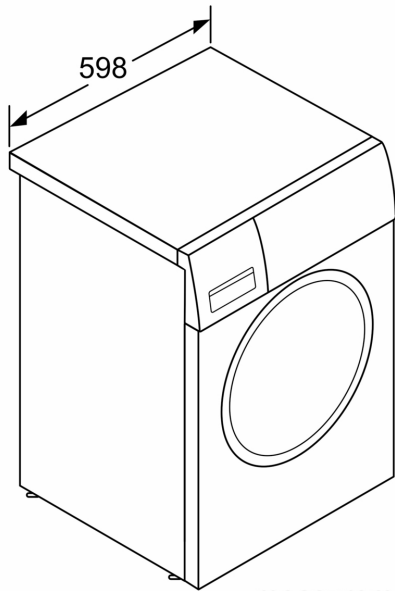

**Series 6, Front Load Washing
Machine, 9 kg, 1400 rpm
WAT28482SG**

---

measurements in mm