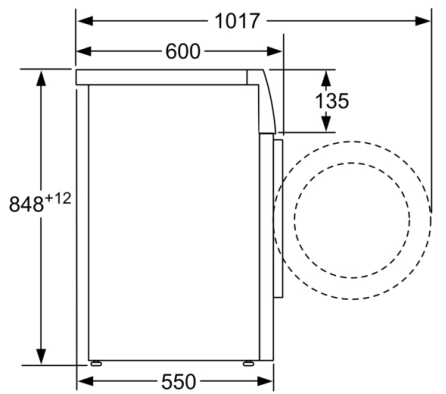

Technical Data

Built-in / Free-standing : Free-standing
 Door hinge : Left
 Color / Material body : White
 Length electrical supply cord : 210 cm
 Height for building under : 850.00 mm
 Height of the product : 848 mm
 Dimensions of the product : 848 x 598 x 550 mm
 Wheels : No
 Net weight : 70.386 kg
 Drum volume : 55 l
 Main colour of product : White
 Door Frame : silver-black grey
 Color Buttons : silver
 Color Dial : silver white
 Noise level washing : 52 dB(A) re 1 pW
 Connection Rating : 2050 W
 Fuse protection : 10 A
 Voltage : 220-240 V
 Frequency : 50 Hz
 Energy Star Qualified : No
 Cord Included : No
 Plug type : GARDY plug w/ earthing
 Length of drain hose (in) : 47.24
 Length of supply hose (in) : 47.24
 Appliance Dimensions (h x w x d) (inches) : x x
 Dimensions of the packed product : 38.97 x 26.37 x 24.21
 Net weight : 155.000 lbs
 Gross weight : 165.000 lbs
 Length of drain hose : 120.00 cm
 Length of supply hose : 120.00 cm
 Dimensions of the packed product (HxWxD) : 990 x 615 x 670 mm
 Gross weight : 75.0 kg
 Connection Rating : 2050 W
 Fuse protection : 10 A
 Voltage : 220-240 V
 Frequency : 50 Hz
 Approval certificates : CE, VDE
 Energy consumption : 0.60 kWh
 Water consumption : 47 l
 Water protection system : Multiple water protection
 Number of Options : 7
 Maximum spin speed : 1200 rpm
 Spin speed options : Variable
 Digital countdown indicator : Yes
 Progress indicator : LED-display

4 242002 952260

Serie | 6, Front Load Washing Machine, 8 kg, 1200 rpm WAN24260ID

**No fuss, no stains. Perfectly clean laundry
every time**

Technical information

- Capacity 8 kg
- Dimensions (H x W x D): 84.8 cm x 59.8 cm x 55.0 cm
- 32 cm porthole, 175° swing

Safety

- Multiple water protection with magnetic valve to minimise risk of leakage
- Child Proof Lock

**Serie | 6, Front Load Washing Machine, 8 kg,
1200 rpm
WAN24260ID**

measurements in mm

measurements in mm