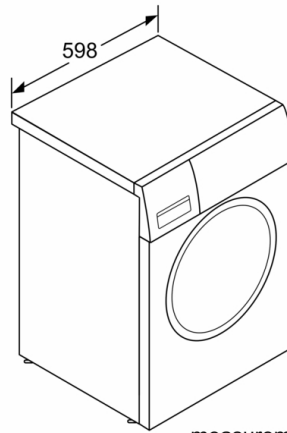

Technical Data

Built-in / Free-standing : Free-standing
 Door hinge : Left
 Color / Material body : White
 Length electrical supply cord : 210 cm
 Height for building under : 850.00 mm
 Height of the product : 848 mm
 Dimensions of the product : 848 x 598 x 550 mm
 Wheels : No
 Net weight : 70.386 kg
 Drum volume : 55 l
 Main colour of product : White
 Door Frame : silver-black grey
 Color Buttons : silver
 Color Dial : silver white
 Noise level washing : 52 dB(A) re 1 pW
 Connection Rating : 2050 W
 Fuse protection : 10 A
 Voltage : 220-240 V
 Frequency : 50 Hz
 Energy Star Qualified : No
 Cord Included : No
 Plug type : GARDY plug w/ earthing
 Length of drain hose (in) : 47.24
 Length of supply hose (in) : 47.24
 Appliance Dimensions (h x w x d) (inches) : x x
 Dimensions of the packed product : 38.97 x 26.37 x 24.21
 Net weight : 155.000 lbs
 Gross weight : 165.000 lbs
 Length of drain hose : 120.00 cm
 Length of supply hose : 120.00 cm
 Dimensions of the packed product (HxWxD) : 990 x 615 x 670 mm
 Gross weight : 75.0 kg
 Connection Rating : 2050 W
 Fuse protection : 10 A
 Voltage : 220-240 V
 Frequency : 50 Hz
 Approval certificates : CE, VDE
 Energy consumption : 0.60 kWh
 Water consumption : 47 l
 Water protection system : Multiple water protection
 Number of Options : 7
 Maximum spin speed : 1200 rpm
 Spin speed options : Variable
 Digital countdown indicator : Yes
 Progress indicator : LED-display

4 242002 952260

Serie | 6, Front Load Washing Machine, 8 kg, 1200 rpm WAN24260ID

**No fuss, no stains. Perfectly clean laundry
every time**

Technical information

- Capacity 8 kg
- Dimensions (H x W x D): 84.8 cm x 59.8 cm x 55.0 cm
- 32 cm porthole, 175° swing

Safety

- Multiple water protection with magnetic valve to minimise risk of leakage
- Child Proof Lock

**Serie | 6, Front Load Washing Machine, 8 kg,
1200 rpm
WAN24260ID**

measurements in mm

measurements in mm