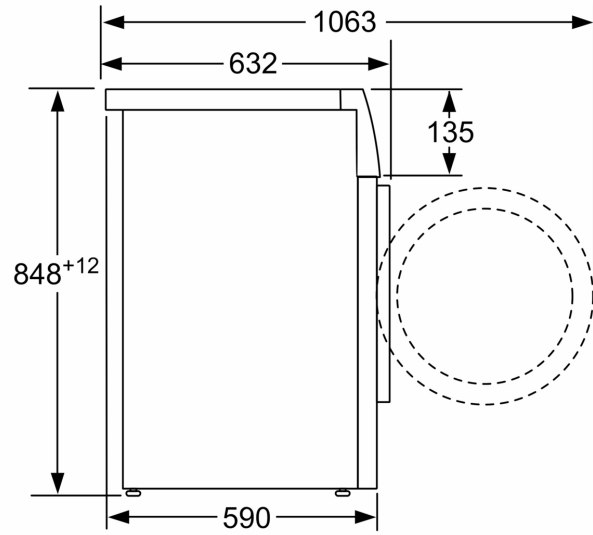

Built-in / Free-standing:Free-standing
 Door hinge: Left
 Color / Material body: White
 Length electrical supply cord: 160.0 cm
 Height of the appliance: 848 mm
 Dimensions of the product: 848x598x590 mm
 Wheels:No
 Net weight: 66.7 kg
 Drum volume: 63 l
 Door Frame: White-black grey
 Noise level washing: 54 dB(A) re 1pW
 Connection rating: 2300 W
 Fuse protection: 10 A
 Voltage: 220-240 V
 Frequency: 50 Hz
 Energy Star Qualified:No
 Cord Included:Yes
 Plug type: GB plug
 Length of supply hose (in):59.05 "
 Dimensions of the packed product: 34.25 x 25.59 x 26.77
 Net weight: 147.000 lbs
 Gross weight: 149.000 lbs
 Length of drain hose: 150.00 cm
 Length of supply hose: 150.00 cm
 Dimensions of the packed product (HxWxD): 870 x 650 x 680 mm
 Gross weight: 67.7 kg
 Connection rating: 2300 W
 Fuse protection: 10 A
 Voltage: 220-240 V
 Frequency: 50 Hz
 Water protection system:Multiple water protection
 Max. spin speed: 1000 rpm
 Spin speed options: Variable
 Digital countdown indicator: Yes
 Progress indicator: LED-display
 Capacity: 8.0 kg

**Series 4, Front Load Washing
Machine, 8 kg, 1000 rpm
WAJ20180SG**

measurements in mm

measurements in mm