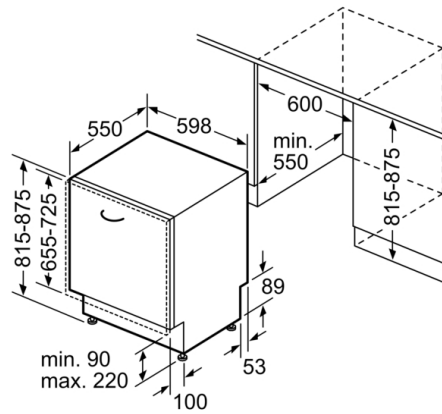

### General Information

- Wi-Fi
- Push button top controls
- Panel legend: Plain text (english)
- EmotionLight
- rem. time proj. white
- Remaining programme time indicator (min)
- Acoustic end of cycle indicator
- Electronic delay timer: 1-24 hours
- AquaStop with guarantee
- Glass care system
- Dimensions of the product (HxWxD): 81.5 x 59.8 x 55 cm
- \*Door panel not included

## Series 6, Fully-integrated Built-in Dishwasher, 60 cm SMV6ZCX16E

measurements in mm

⌚ socket  
( ) values with extension kit

measurements in mm