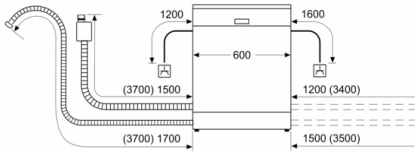

### General Information

- Wi-Fi
- Push button top controls
- Panel legend: Plain text (english)
- EmotionLight
- rem. time proj. white
- Remaining programme time indicator (min)
- Acoustic end of cycle indicator
- Electronic delay timer: 1-24 hours
- AquaStop with guarantee
- Glass care system
- Dimensions of the product (HxWxD): 81.5 x 59.8 x 55 cm
- \*Door panel not included

<sup>1</sup> Scale of Energy Efficiency Classes from A to G

<sup>2</sup> Energy consumption in kWh per 100 cycles (in programme Eco 50 °C)

<sup>3</sup> Water consumption in litres per cycle (in programme Eco 50 °C)

## Series 6, Fully-integrated Built-in Dishwasher, 60 cm SMV6ZCX16E

measurements in mm

⌚ socket  
( ) values with extension kit

measurements in mm