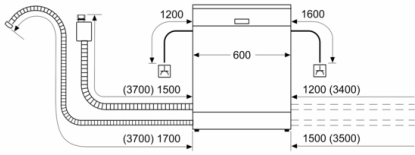

**Series 4, Freestanding Dishwasher, 60 cm,
silver inox
SMS4IVI01P**

measurements in mm

socket
( ) values with extension kit