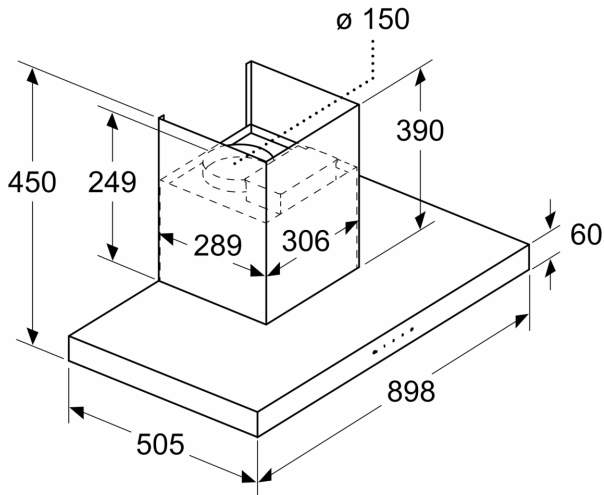

Typology:	Wall-mounted
Length electrical supply cord:	180.0 cm
Height of the chimney:	390-780 mm
Height of product, without chimney:	60 mm
Net weight:	15.6 kg
Type of control:	Electronic
Number of speed settings:	3
Max. air extraction:	800 m ³ /h
Max. air recirculation:	650 m ³ /h
Number of lights:	2
Odour filter:	No
Ventilation mode:	Convertible
Total power of the lamps:	3 W
Connection rating:	296 W
Voltage:	220-240 V
Frequency:	50 Hz
Plug type:	India plug (6 Ampere)
Installation typology:	Wall-mounted
Material of the body:	Stainless steel
Plug type:	India plug (6 Ampere)
Dimensions of the product, with chimney (if exists) (in):	x x
Dimensions of the packed product:	22.44 x 15.15 x 37.79
Net weight:	34.000 lbs
Gross weight:	39.000 lbs
Motor location:	Integrated motor in hood chimney
No-return airflow flap:	Yes
Length electrical supply cord:	180.0 cm
Dimensions of the product, with chimney (if exists): 450-840 x 900.0 x 505.0 mm	
Dimensions of the packed product (HxWxD):	570 x 385 x 960 mm
Net weight:	15.6 kg
Gross weight:	17.5 kg

**Series 4, Wall-mounted Hood, 90 cm,
Stainless steel
DWBM98G50B**

**The wall-mounted chimney hood: mount it
on the wall, giving you complete freedom
in your kitchen planning.**

Design

- Wall mounted hood
- 90 cm wide
- Stainless steel material

Operating mode / operation

- Ducted extraction rate according to DIN/EN 61591 max. 800 m³/h
- 3 speeds

General Information

- TouchControl
- 3 Metal grease filter
- LED Lighting

Technical information

- Dimensions recirculating (HxWxD): 450-840 x 900 x 505 mm
- Suitable for ducted or re-circulated extraction
- Electrical cable length 1.8 m

**Series 4, Wall-mounted Hood, 90 cm,
Stainless steel
DWBM98G50B**

Measurements in mm

Measurements in mm

- A: Exhaust-air outlet
- B: Socket
- C: From upper edge of pan support

Measurements in mm

- A: From upper edge of pan support