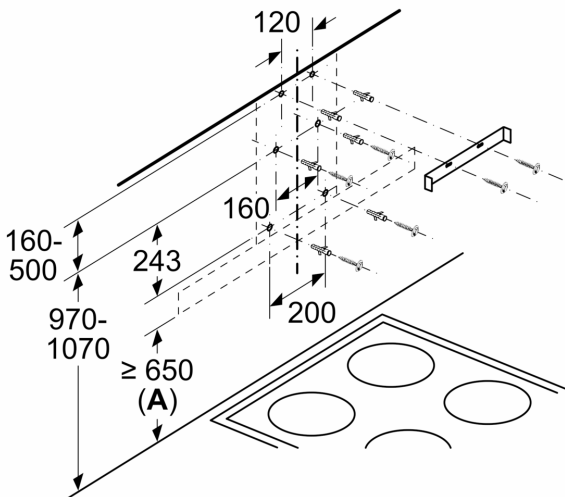

Typology:	Wall-mounted
Length electrical supply cord:	180.0 cm
Height of the chimney:	390-780 mm
Height of product, without chimney:	60 mm
Net weight:	15.6 kg
Type of control:	Electronic
Number of speed settings:	3
Max. air extraction:	800 m ³ /h
Max. air recirculation:	650 m ³ /h
Number of lights:	2
Odour filter:	No
Ventilation mode:	Convertible
Total power of the lamps:	3 W
Connection rating:	296 W
Voltage:	220-240 V
Frequency:	50 Hz
Plug type:	India plug (6 Ampere)
Installation typology:	Wall-mounted
Material of the body:	Stainless steel
Plug type:	India plug (6 Ampere)
Dimensions of the product, with chimney (if exists) (in):	x x
Dimensions of the packed product:	22.44 x 15.15 x 37.79
Net weight:	34.000 lbs
Gross weight:	39.000 lbs
Motor location:	Integrated motor in hood chimney
No-return airflow flap:	Yes
Length electrical supply cord:	180.0 cm
Dimensions of the product, with chimney (if exists): 450-840 x 900.0 x 505.0 mm	
Dimensions of the packed product (HxWxD):	570 x 385 x 960 mm
Net weight:	15.6 kg
Gross weight:	17.5 kg

Operating mode / operation

- Ducted extraction rate according to DIN/EN 61591 max. 800 m³/h
- 3 speeds

General Information

- TouchControl
- 3 Metal grease filter
- LED Lighting

Technical information

- Dimensions recirculating (HxWxD): 450-840 x 900 x 505 mm
- Suitable for ducted or re-circulated extraction
- Electrical cable length 1.8 m

**Series 4, Wall-mounted Hood, 90 cm,
Stainless steel
DWBM98G50B**

Measurements in mm

Measurements in mm

- A: Exhaust-air outlet
- B: Socket
- C: From upper edge of pan support

Measurements in mm

- A: From upper edge of pan support