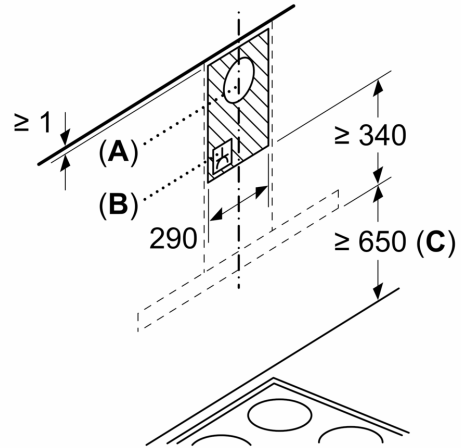

Typology:	Wall-mounted
Length electrical supply cord:	180.0 cm
Height of the chimney:	390-780 mm
Height of product, without chimney:	60 mm
Net weight:	15.6 kg
Type of control:	Electronic
Number of speed settings:	3
Max. air extraction:	800 m ³ /h
Max. air recirculation:	650 m ³ /h
Number of lights:	2
Odour filter:	No
Ventilation mode:	Convertible
Total power of the lamps:	3 W
Connection rating:	296 W
Voltage:	220-240 V
Frequency:	50 Hz
Plug type:	India plug (6 Ampere)
Installation typology:	Wall-mounted
Material of the body:	Stainless steel
Plug type:	India plug (6 Ampere)
Dimensions of the product, with chimney (if exists) (in):	x x
Dimensions of the packed product:	22.44 x 15.15 x 37.79
Net weight:	34.000 lbs
Gross weight:	39.000 lbs
Motor location:	Integrated motor in hood chimney
No-return airflow flap:	Yes
Length electrical supply cord:	180.0 cm
Dimensions of the product, with chimney (if exists): 450-840 x 900.0 x 505.0 mm	
Dimensions of the packed product (HxWxD):	570 x 385 x 960 mm
Net weight:	15.6 kg
Gross weight:	17.5 kg

**Series 4, Wall-mounted Hood, 90 cm,
Stainless steel
DWBM98G50B**

**The wall-mounted chimney hood: mount it
on the wall, giving you complete freedom
in your kitchen planning.**

Design

- Wall mounted hood
- 90 cm wide
- Stainless steel material

Operating mode / operation

- Ducted extraction rate according to DIN/EN 61591 max. 800 m³/h
- 3 speeds

General Information

- TouchControl
- 3 Metal grease filter
- LED Lighting

Technical information

- Dimensions recirculating (HxWxD): 450-840 x 900 x 505 mm
- Suitable for ducted or re-circulated extraction
- Electrical cable length 1.8 m

**Series 4, Wall-mounted Hood, 90 cm,
Stainless steel
DWBM98G50B**

Measurements in mm

Measurements in mm

- A: Exhaust-air outlet
- B: Socket
- C: From upper edge of pan support

Measurements in mm

- A: From upper edge of pan support