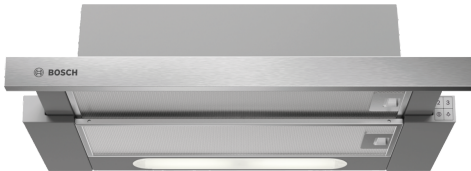

**Series 4, Telescopic Hood, 60 cm,
Stainless steel
DHI623GSG**

DHZ2600 Standard odor filter

The telescopic cooker hood: practically disappears into your upper cabinet, giving you a sleek kitchen front.

- **Extraction rate:** ensures optimal kitchen air quality.
- **LED Illumination:** The energy-saving lighting provides white and good lighting for the hob area.
- **Metal Grease Filter:** cleans the air, captures grease, easy monthly clean-up.

Typology: Pull-out
 Length electrical supply cord: 200.0 cm
 Min. required niche size for installation (HxWxD): 140mm x 550.0mm x 280mm mm
 Net weight:6.4 kg
 Type of control:mechanical
 Number of speed settings: 3
 Max. air extraction:380 m³/h
 Max. air recirculation: 200 m³/h
 Number of lights: 2
 Diameter of air outlet: 120 mm
 Grease filter material:Washable aluminium
 Odour filter: No
 Ventilation mode:Convertible
 Optional accessories: DHZ2600
 Type of lamps used: LED
 Total power of the lamps: 6 W
 Grease filter type:Kassette
 Connection rating: 136 W
 Fuse protection:10 A
 Voltage: 220-240 V
 Frequency: 50 Hz
 Plug type: GB plug
 Installation typology: Built-in
 Material of the body: Lacquered
 Plug type: GB plug
 Dimensions of the product, with chimney (if exists) (in):x x
 Dimensions of the packed product: 9.44 x 13.77 x 25.59
 Net weight: 14.000 lbs
 Gross weight: 17.000 lbs
 Motor location: Integrated motor in hood body
 No-return airflow flap: No
 Length electrical supply cord: 200.0 cm
 Dimensions of the product, with chimney (if exists):180 x 598.0 x 300.0 mm
 Dimensions of the packed product (HxWxD): 240 x 350 x 650 mm
 Net weight:6.4 kg
 Gross weight: 7.7 kg