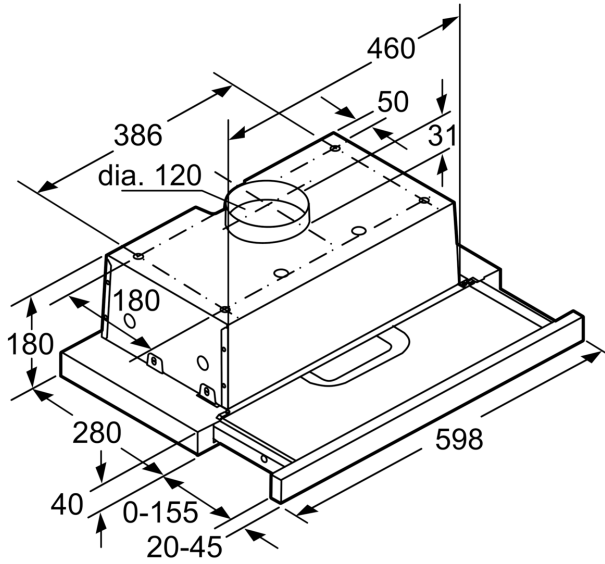

**Series 4, Telescopic Hood, 60 cm,
Stainless steel
DHI623GSG**

DHZ2600 Standard odor filter

The telescopic cooker hood: practically disappears into your upper cabinet, giving you a sleek kitchen front.

Typology: Pull-out
 Length electrical supply cord: 200.0 cm
 Min. required niche size for installation (HxWxD): 140mm x 550.0mm x 280mm mm
 Net weight:6.4 kg
 Type of control:mechanical
 Number of speed settings: 3
 Max. air extraction:380 m³/h
 Max. air recirculation: 200 m³/h
 Number of lights: 2
 Diameter of air outlet: 120 mm
 Grease filter material:Washable aluminium
 Odour filter: No
 Ventilation mode:Convertible
 Optional accessories: DHZ2600
 Type of lamps used: LED
 Total power of the lamps: 6 W
 Grease filter type:Kassette
 Connection rating: 136 W
 Fuse protection:10 A
 Voltage: 220-240 V
 Frequency: 50 Hz
 Plug type: GB plug
 Installation typology: Built-in
 Material of the body: Lacquered
 Plug type: GB plug
 Dimensions of the product, with chimney (if exists) (in):x x
 Dimensions of the packed product: 9.44 x 13.77 x 25.59
 Net weight: 14.000 lbs
 Gross weight: 17.000 lbs
 Motor location: Integrated motor in hood body
 No-return airflow flap: No
 Length electrical supply cord: 200.0 cm
 Dimensions of the product, with chimney (if exists):180 x 598.0 x 300.0 mm
 Dimensions of the packed product (HxWxD): 240 x 350 x 650 mm
 Net weight:6.4 kg
 Gross weight: 7.7 kg

4 242002 780221

**Series 4, Telescopic Hood, 60 cm,
Stainless steel
DHI623GSG**

measurements in mm