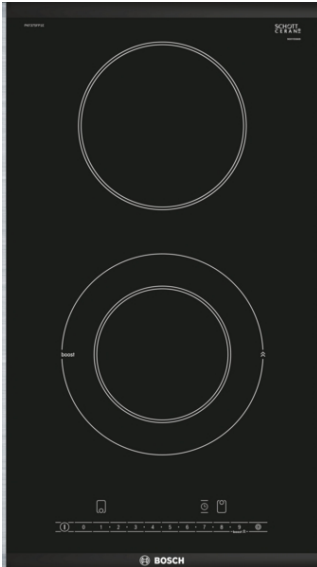

**Series 6, Domino Electric hob, 30 cm,
Black
PKF375FP1E**

- **DirectSelect:** Direct, simple selection of the desired cooking zone, power and additional functions.
- The 18 cm cooking zone - extendable cooking zone.
- **ComfortProfile:** Elegant, appealing design with bevelled front and metal strips on the side.
- **30 cm width:** suitable for combining with other Domino and ComfortProfile hobs.
- **PowerBoost:** selectable boost in power output for a 20% shorter time to boiling.

Technical Data

Product name/family : Vario/Domino cooking zone cera

Built-in / Free-standing : Built-in

Energy input : Electric

Total number of positions that can be used at the same time : 2

Required niche size for installation (HxWxD) : 38 x x mm

Width of the appliance : 306 mm

Dimensions : 38 x 306 x 527 mm

Dimensions of the packed product (HxWxD) : 120 x 375 x 590 mm

Net weight : 4.8 kg

Gross weight : 5.5 kg

Residual heat indicator : Separate

Location of control panel : Hob front

Basic surface material : Ceramic

Color of surface : Alu, brushed, Black

Approval certificates : AENOR, CE

Length electrical supply cord : 100 cm

Connection Rating : 3500 W

Fuse protection : 16 A

Voltage : 220-240 V