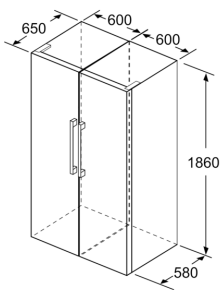

measurements in mm