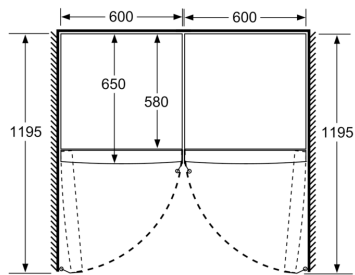

Freshness System

- 1 cont. hydrofresh
- Vegetable container on telescopic rails

Dimensions

- Dimensions (H x W x D): 186.0 cm x 60.0 cm x 65.0 cm

Technical Information

- Door left hinged, reversible
- Height adjustable front feet
- Wall-side door opening: No side clearance needed at all. Fully access to all drawers.
- Nominal voltage: 220 - 240 V

Accessories

- egg tray

Country Specific Options

- Based on the results of the standard 24-hour test. Actual consumption depends on usage/position of the appliance.
- To achieve the declared energy consumption, the attached distanceholders have to be used. As a result, the appliance depth increases by about 3.5 cm. The appliance used without the distance holder is fully functional, but has a slightly higher energy consumption.

- a Height
- b Width
- c Depth with closed door w/o handle and w/o distance part
- d Depth of cabinet w/o distance part
- e Width with open door w/o handle
- f Depth with open door w/o handle w/o distance part

measurements in cm

measurements in mm

measurements in mm