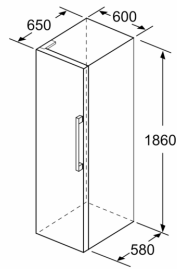

Series 6, free-standing fridge, 186 x 60 cm, Brushed steel anti-fingerprint KSV36BIEP

	a	b	c	d	e	f
KSW36, GSD36	187					
KSV36, KSF36, GSN36, GSV36	186					
KSV33, GSN33, GSV33	176	60	65	58	60	119.5
KSV29, GSN29, GSV29	161					
GSV24	146					
GSN51	161					
GSN54	176	70	78	70	70	142
GSN58	191					

- a Height
- b Width
- c Depth with closed door w/o handle and w/o distance part
- d Depth of cabinet w/o distance part
- e Width with open door w/o handle
- f Depth with open door w/o handle w/o distance part

measurements in cm

measurements in mm