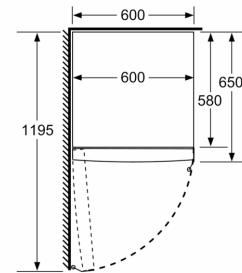

Freshness System

- 1 cont. hydrofresh
- Vegetable container on telescopic rails

Dimensions

- Dimensions (H x W x D): 186.0 cm x 60.0 cm x 65.0 cm

Technical Information

- Door left hinged, reversible
- Height adjustable front feet
- Wall-side door opening: No side clearance needed at all. Fully access to all drawers.
- Nominal voltage: 220 - 240 V

Accessories

- egg tray

Country Specific Options

- Based on the results of the standard 24-hour test. Actual consumption depends on usage/position of the appliance.
- To achieve the declared energy consumption, the attached distanceholders have to be used. As a result, the appliance depth increases by about 3.5 cm. The appliance used without the distance holder is fully functional, but has a slightly higher energy consumption.

- a Height
- b Width
- c Depth with closed door w/o handle and w/o distance part
- d Depth of cabinet w/o distance part
- e Width with open door w/o handle
- f Depth with open door w/o handle w/o distance part

measurements in cm

measurements in mm

measurements in mm