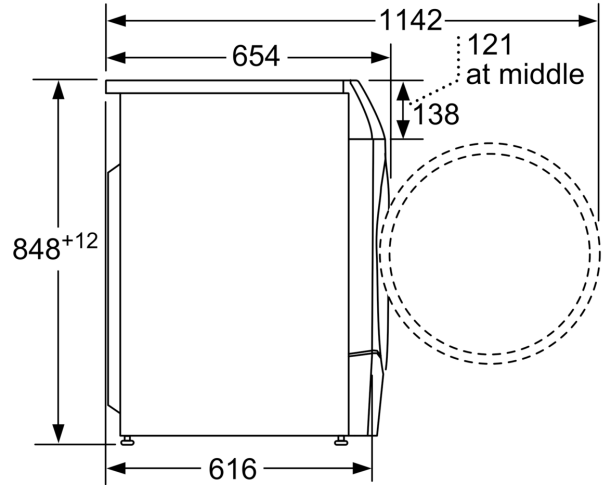

Maximum capacity in kg in a Wash/Dry cycle (EU 2017/1369): 6.0
Maximum capacity in kg in a wash cycle (EU 2017/1369): 10.0
Built-in / Free-standing: Free-standing
Removable top: No
Door hinge: Left
Length electrical supply cord: 210.0 cm
Dimensions of the product: 848x598x620 mm
Net weight: 84.8 kg
Drum volume: 63 l
Connection rating: 2050 W
Fuse protection: 10 A
Voltage: 220-240 V
Frequency: 50 Hz

Technical Information

- Slide-under height of 85cm
- Dimensions (H x W): 84.8 cm x 59.8 cm
- Appliance depth: 62.0 cm
- Appliance depth incl. door: 65.4 cm
- Appliance depth with open door: 114.2 cm

Series 6, washer-dryer, 10/6 kg, 1400 rpm
WDU28560GC

measurements in mm

measurements in mm