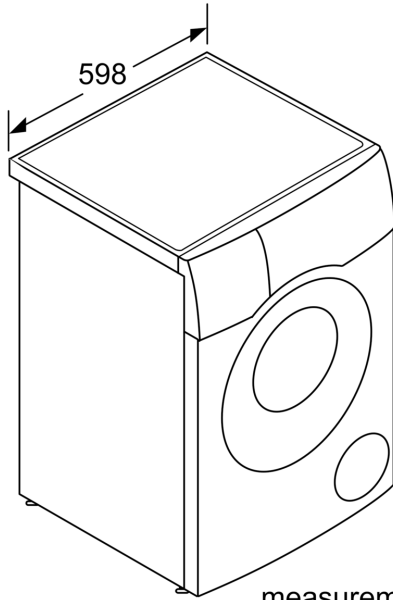

Maximum capacity in kg in a Wash/Dry cycle (EU 2017/1369): 6.0
Maximum capacity in kg in a wash cycle (EU 2017/1369): 10.0
Built-in / Free-standing: Free-standing
Removable top: No
Door hinge: Left
Length electrical supply cord: 210.0 cm
Dimensions of the product: 848x598x620 mm
Net weight: 84.8 kg
Drum volume: 63 l
Connection rating: 2050 W
Fuse protection: 10 A
Voltage: 220-240 V
Frequency: 50 Hz

Technical Information

- Slide-under height of 85cm
- Dimensions (H x W): 84.8 cm x 59.8 cm
- Appliance depth: 62.0 cm
- Appliance depth incl. door: 65.4 cm
- Appliance depth with open door: 114.2 cm

Series 6, washer-dryer, 10/6 kg, 1400 rpm
WDU28560GC