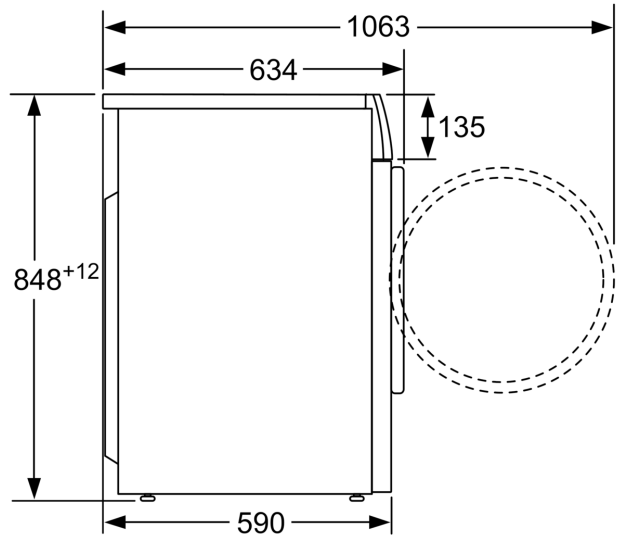

Maximum capacity in kg in a Wash/Dry cycle (EU 2017/1369):5.0
 Maximum capacity in kg in a wash cycle (EU 2017/1369):8.0
 Built-in / Free-standing: Freestanding
 Removable top: No
 Door hinge: left
 Length electrical supply cord: 210.0 cm
 Dimensions of the product: 848x598x590 mm
 Net weight: 80.9 kg
 Drum volume: 56 l
 Connection rating: 2200 W
 Fuse protection: 10 A
 Voltage: 220-240 V
 Frequency: 50 Hz
 Energy consumption (wash and dry of full wash load): 5.44 kWh
 Energy consumption (wash only): 0.83 kWh

Series 6, washer dryer, 8/5 kg, 1500 rpm
WVG3046SIN

measurements in mm

measurements in mm