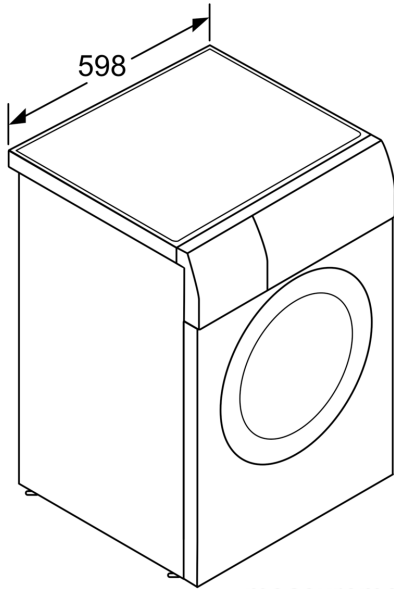

Series 6, washer dryer, 8/5 kg, 1500 rpm
WVG3046SIN

---

measurements in mm