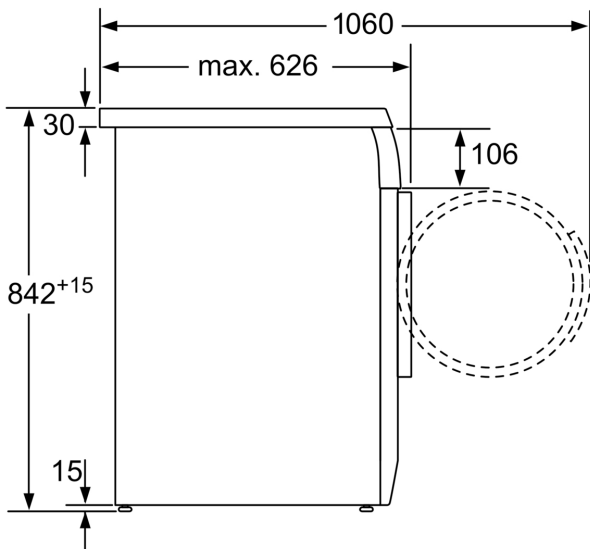

**Series 4, condenser tumble dryer, 7 kg
WTE84100IN**

100% hygiene protection for your family's well-being

Built-in / Free-standing:	Freestanding
Removable top:	Yes
Door hinge:	Right
Color / Material body:	White
Length electrical supply cord:	145.0 cm
Dimensions:	842x598x626 mm
Net weight:	37.7 kg
Drum volume:	112 l
Connection rating:	2100 W
Fuse protection:	10 A
Voltage:	220-240 V
Frequency:	50 Hz
Drying process:	automatic
Loading capacity:	7.0 kg
Energy efficiency rating:	C
Energy consumption electric dryer, full load - NEW (2010/30/EC):	4.28 kWh
Standard cotton programme time at full load:	131 min
Power consumption in off-mode - NEW (2010/30/EC):	0.10 W
Power consumption in left-on mode - NEW (2010/30/EC):	1.00 W
Condensation efficiency class - NEW (2010/30/EC):	B
Average condensation efficiency full load (%):	89 %
Average condensation efficiency partial load (%):	89 %
Weighted condensation efficiency (%):	89 %

Technical Information

- Capacity: 7 kg
- Dimensions (H X W X D): 84.2 x 59.8 x 62.6 cm
- 38 cm porthole, 180 ° swing door
- Noise level: pleasantly quiet at 66dB(A)

Programmes

- Cottons, Cottons Cupboard Extra Dry, Cottons Cupboard Dry, Cottons Iron Dry, Warm 20, Outdoor, Rapid 40', Easy Care Iron Dry, Easy Care Iron Dry, Easy Care Cupboard Dry, Easy Care Cupboard Extra Dry

Safety

- Duo-Tronic Sensors monitors moisture levels and temperature to reach desired levels of dryness and to prevent overheating

**Series 4, condenser tumble dryer, 7
kg
WTE84100IN**

measurements in mm

measurements in mm

measurements in mm

Measurements in mm