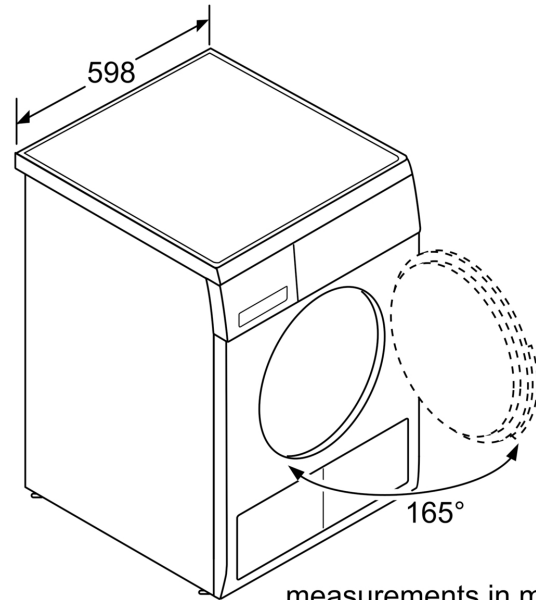

**Series 4, condenser tumble dryer, 7 kg
WTE84100IN**

100% hygiene protection for your family's well-being

Built-in / Free-standing:	Freestanding
Removable top:	Yes
Door hinge:	Right
Color / Material body:	White
Length electrical supply cord:	145.0 cm
Dimensions:	842x598x626 mm
Net weight:	37.7 kg
Drum volume:	112 l
Connection rating:	2100 W
Fuse protection:	10 A
Voltage:	220-240 V
Frequency:	50 Hz
Drying process:	automatic
Loading capacity:	7.0 kg
Energy efficiency rating:	C
Energy consumption electric dryer, full load - NEW (2010/30/EC):	4.28 kWh
Standard cotton programme time at full load:	131 min
Power consumption in off-mode - NEW (2010/30/EC):	0.10 W
Power consumption in left-on mode - NEW (2010/30/EC):	1.00 W
Condensation efficiency class - NEW (2010/30/EC):	B
Average condensation efficiency full load (%):	89 %
Average condensation efficiency partial load (%):	89 %
Weighted condensation efficiency (%):	89 %

Technical Information

- Capacity: 7 kg
- Dimensions (H X W X D): 84.2 x 59.8 x 62.6 cm
- 38 cm porthole, 180 ° swing door
- Noise level: pleasantly quiet at 66dB(A)

Programmes

- Cottons, Cottons Cupboard Extra Dry, Cottons Cupboard Dry, Cottons Iron Dry, Warm 20, Outdoor, Rapid 40', Easy Care Iron Dry, Easy Care Iron Dry, Easy Care Cupboard Dry, Easy Care Cupboard Extra Dry

Safety

- Duo-Tronic Sensors monitors moisture levels and temperature to reach desired levels of dryness and to prevent overheating

**Series 4, condenser tumble dryer, 7
kg
WTE84100IN**

measurements in mm