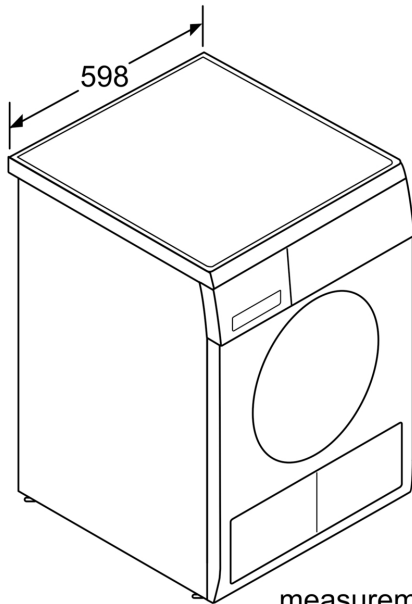

**Series 4, condenser tumble dryer, 7
kg
WTE84100IN**

measurements in mm