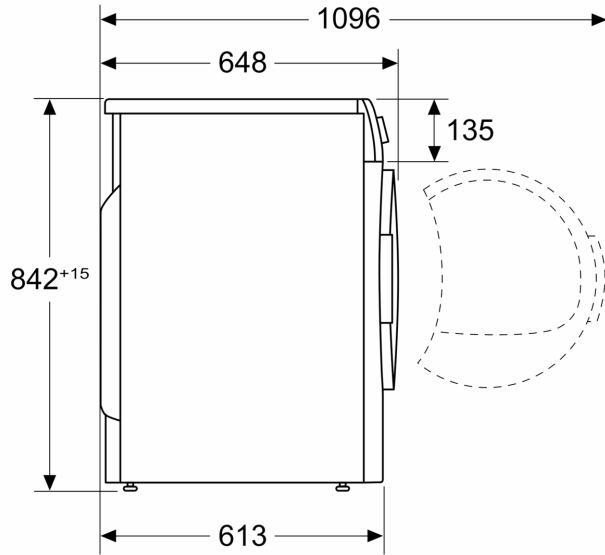

Built-in / Free-standing: Freestanding
 Removable top: No
 Door hinge: Right
 Color / Material body: Silver inox
 Length electrical supply cord: 145.0 cm
 Dimensions: 842x598x613 mm
 Net weight: 42.5 kg
 Drum volume: 112 l
 Connection rating: 2800 W
 Fuse protection: 13/10 A
 Voltage: 220-240 V
 Frequency: 50 Hz
 Drying process: automatic
 Loading capacity: 9.0 kg
 Energy efficiency rating: C
 Power consumption in off-mode - NEW (2010/30/EC): 0.15 W
 Power consumption in left-on mode - NEW (2010/30/EC): 0.50 W
 Condensation efficiency class - NEW (2010/30/EC): B

Technical Information

- Noise level washing: 54 dB; Noise level spinning: 74 dB
- Dimensions (H X W X D): 84.2 x 59.8 x 61.3 cm

**Series 4, condenser tumble dryer, 9
kg, Silver inox
WPG24108IN**

Measurements in mm

Measurements in mm