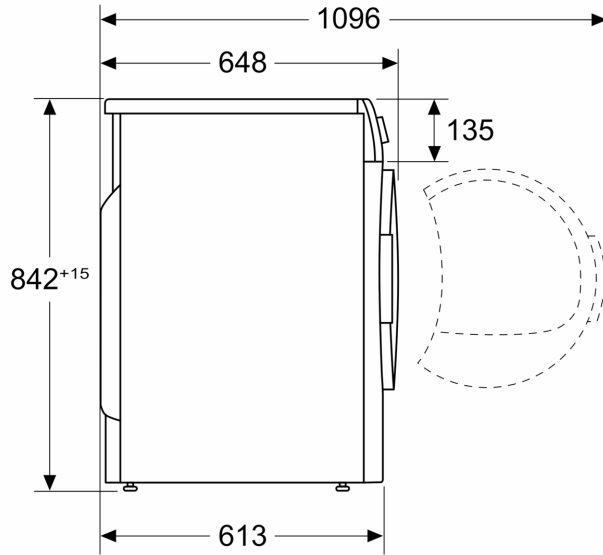

Built-in / Free-standing: Freestanding
 Removable top: No
 Door hinge: Right
 Color / Material body: Silver inox
 Length electrical supply cord: 145.0 cm
 Dimensions: 842x598x613 mm
 Net weight: 42.9 kg
 Drum volume: 112 l
 Connection rating: 2800 W
 Fuse protection: 13 A
 Voltage: 220-240 V
 Frequency: 50 Hz
 Drying process: automatic
 Loading capacity: 8.0 kg
 Energy efficiency rating: B
 Power consumption in off-mode - NEW (2010/30/EC): 0.15 W
 Power consumption in left-on mode - NEW (2010/30/EC): 0.50 W
 Condensation efficiency class - NEW (2010/30/EC): B

Technical Information

- Noise level washing: 54 dB; Noise level spinning: 74 dB
- Dimensions (H X W X D): 84.2 x 59.8 x 61.3 cm

**Series 4, condenser tumble dryer, 8
kg, Silver inox
WPG23108IN**

Measurements in mm

Measurements in mm