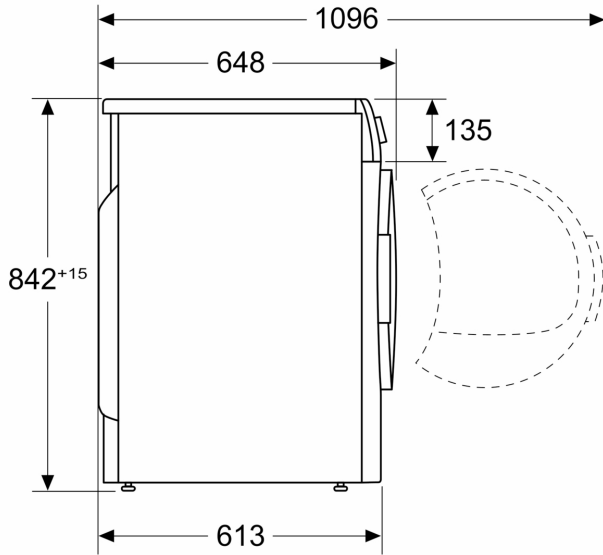

Built-in / Free-standing: Freestanding
 Removable top: No
 Door hinge: Right
 Color / Material body: White
 Length electrical supply cord: 145.0 cm
 Dimensions: 842x598x613 mm
 Net weight: 42.4 kg
 Drum volume: 112 l
 Connection rating: 2800 W
 Fuse protection: 13 A
 Voltage: 220-240 V
 Frequency: 50 Hz
 Drying process: automatic
 Loading capacity: 8.0 kg
 Energy efficiency rating: C
 Power consumption in off-mode - NEW (2010/30/EC): 0.15 W
 Power consumption in left-on mode - NEW (2010/30/EC): 0.50 W
 Condensation efficiency class - NEW (2010/30/EC): B

Technical Information

- Noise level washing: 54 dB; Noise level spinning: 74 dB
- Dimensions (H X W X D): 84.2 x 59.8 x 61.3 cm

**Series 4, condenser tumble dryer, 8
kg
WPG23100IN**

Measurements in mm

Measurements in mm