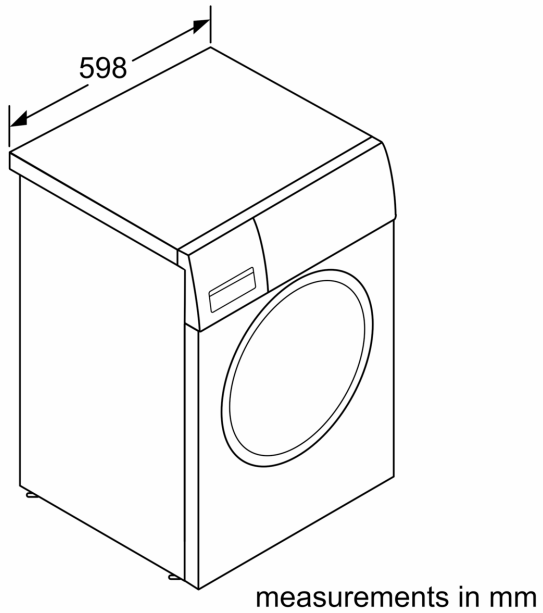

Series 6, washer dryer, 10/6 kg, 1400 rpm
WNA254U0IN

No damage. Perfect wash and dry results

- **Speed Perfect:** perfectly clean in up to 65% less time.

Maximum capacity in kg in a Wash/Dry cycle (EU 2017/1369): 6.0
 Maximum capacity in kg in a wash cycle (EU 2017/1369): 10.0
 Built-in / Free-standing: Freestanding
 Removable top: No
 Door hinge: left
 Length electrical supply cord: 160.0 cm
 Height of removable worktop: -12 mm
 Dimensions of the product: 848 x 598 x 590 mm
 Net weight: 81.2 kg
 Drum volume: 70 l
 Connection rating: 1900 W
 Voltage: 220-240 V
 Frequency: 50 Hz
 Energy consumption (wash and dry of full wash load): 5.44 kWh
 Energy consumption (wash only): 0.83 kWh

WMZ2420 Built-under cover

Series 6, washer dryer, 10/6 kg, 1400 rpm WNA254U0IN

No damage. Perfect wash and dry results

Technical Information

- Capacity: 10kg washing, 6kg drying
- Maximum spin speed : 1400 rpm
- Dimensions (HxWxD): 84.8 x 59.8 x 59 cm

Series 6, washer dryer, 10/6 kg, 1400 rpm
WNA254U0IN

Measurements in mm