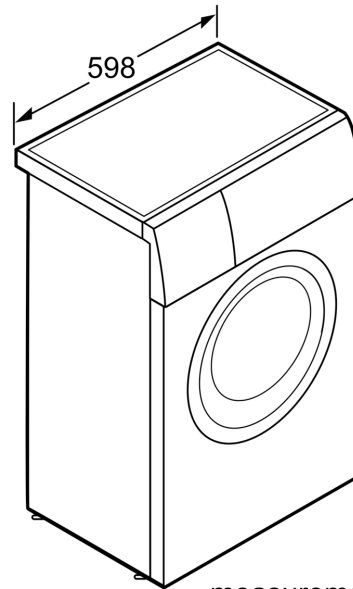

Built-in / Free-standing: Freestanding
 Door hinge: left
 Color / Material body: Silver
 Length electrical supply cord: 120.0 cm
 Height of the appliance: 848 mm
 Dimensions of the product: 848 x 598 x 446 mm
 Wheels: No
 Net weight: 63.8 kg
 Drum volume: 46 l
 Door Frame: Silver-black grey
 Color Buttons: chrome
 Color Dial: chrome
 Connection rating: 2050 W
 Fuse protection: 10 A
 Voltage: 220-240 V
 Frequency: 50 Hz
 Energy Star Qualified: No
 Cord Included: Yes
 Plug type: India plug (16 Ampere)
 Length of supply hose (in): 47.24 "
 Dimensions of the packed product: 35.03 x 26.96 x 22.63
 Net weight: 141.000 lbs
 Gross weight: 150.000 lbs
 Length of drain hose: 120.00 cm
 Length of supply hose: 120.00 cm
 Dimensions of the packed product (HxWxD): 890 x 575 x 685 mm
 Gross weight: 68.0 kg
 Connection rating: 2050 W
 Fuse protection: 10 A
 Voltage: 220-240 V
 Frequency: 50 Hz
 Energy consumption: 0.49 kWh
 Water consumption: 46.0 l
 Water protection system: Multiple water protection
 Max. spin speed: 1200 rpm
 Spin speed options: Variable
 Digital countdown indicator: Yes
 Drying progress indicator: LED-display
 Maximum capacity in kg (EU 2017/1369): 6.2 kg

Series 4, washing machine, 6.2 kg, 1200 rpm WLK24268IN

No fuss, no stains. Perfectly clean laundry every time

Technical Information

- Capacity: 6.2 kg
- Maximum spin speed: 1200 r/min
- Dimensions (H X W X D): 84.8 x 59.8 x 44.6 cm
- 32 cm porthole, 165° swing door

**Series 4, washing machine, 6.2 kg,
1200 rpm
WLK24268IN**

measurements in mm

measurements in mm