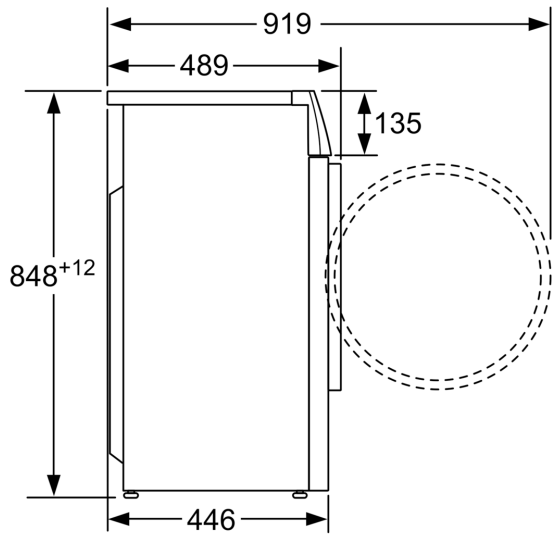

Built-in / Free-standing: Freestanding
 Door hinge: left
 Color / Material body: Silver
 Length electrical supply cord: 120.0 cm
 Height of the appliance: 848 mm
 Dimensions of the product: 848 x 598 x 446 mm
 Wheels: No
 Net weight: 63.8 kg
 Drum volume: 46 l
 Door Frame: Silver-black grey
 Color Buttons: chrome
 Color Dial: chrome
 Connection rating: 2050 W
 Fuse protection: 10 A
 Voltage: 220-240 V
 Frequency: 50 Hz
 Energy Star Qualified: No
 Cord Included: Yes
 Plug type: India plug (16 Ampere)
 Length of supply hose (in): 47.24 "
 Dimensions of the packed product: 35.03 x 26.96 x 22.63
 Net weight: 141.000 lbs
 Gross weight: 150.000 lbs
 Length of drain hose: 120.00 cm
 Length of supply hose: 120.00 cm
 Dimensions of the packed product (HxWxD): 890 x 575 x 685 mm
 Gross weight: 68.0 kg
 Connection rating: 2050 W
 Fuse protection: 10 A
 Voltage: 220-240 V
 Frequency: 50 Hz
 Energy consumption: 0.49 kWh
 Water consumption: 46.0 l
 Water protection system: Multiple water protection
 Max. spin speed: 1200 rpm
 Spin speed options: Variable
 Digital countdown indicator: Yes
 Drying progress indicator: LED-display
 Maximum capacity in kg (EU 2017/1369): 6.2 kg

Series 4, washing machine, 6.2 kg, 1200 rpm WLK24268IN

No fuss, no stains. Perfectly clean laundry every time

Technical Information

- Capacity: 6.2 kg
- Maximum spin speed: 1200 r/min
- Dimensions (H X W X D): 84.8 x 59.8 x 44.6 cm
- 32 cm porthole, 165° swing door

**Series 4, washing machine, 6.2 kg,
1200 rpm
WLK24268IN**

measurements in mm

measurements in mm