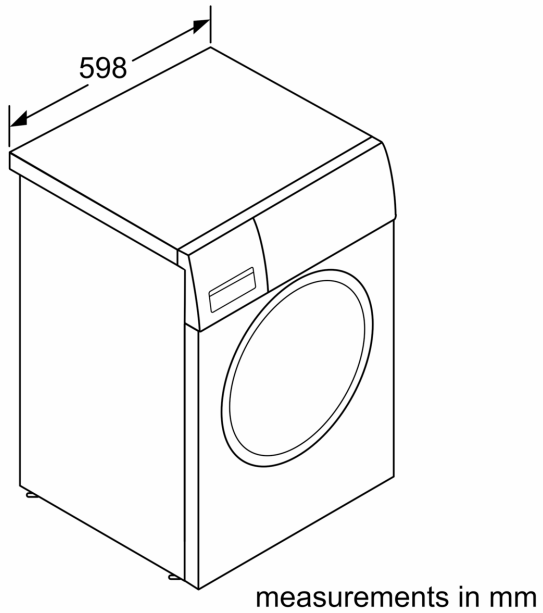

**Series 6, washing machine, front loader, 9 kg, 1400 rpm
WGA244AWIN**