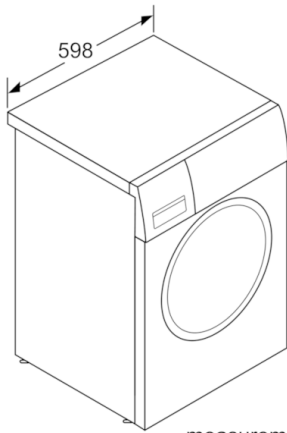

**Technical Data**

Built-in / Free-standing :	Freestanding
Door hinge :	left
Color / Material body :	White
Length electrical supply cord (cm) :	160
Height for building under :	850.00
Height of the product (mm) :	848
Dimensions of the product (mm) :	848 x 598 x 590
Wheels :	No
Net weight (kg) :	71.770
Drum volume (l) :	65
Main colour of product :	White
Door Frame :	silver-black grey
Color Buttons :	satined alu, white
Color Dial :	satined alu
Noise level washing (dB(A) re 1 pW) :	48
Connection Rating (W) :	2300
Current (A) :	10
Voltage (V) :	220-240
Frequency (Hz) :	50
Cord Included :	Yes
Length of drain hose (in) :	59.05
Length of supply hose (in) :	59.05
Appliance Dimensions (h x w x d) (inches) :	x x
Dimensions of the packed product (in) :	34.44 x 25.98 x 27.16
Net weight (lbs) :	158
Gross weight (lbs) :	161
Length of drain hose :	150.00
Length of supply hose :	150.00
Dimensions of the packed product (HxWxD) (mm) :	875 x 690 x 660
Gross weight (kg) :	73.0
Connection Rating (W) :	2300
Current (A) :	10
Voltage (V) :	220-240
Frequency (Hz) :	50
Approval certificates :	CE, VDE
Water protection system :	Multiple water protection
Spin speed options :	Variable
Digital countdown indicator :	Yes
Drying progress indicator :	LED-display

**Technical Information**

- Dimensions (H X W X D): 84.8 x 59.8 x 59 cm

**Serie | 8, Washing machine, front loader, 8  
kg, 1200 rpm  
WAW24440IN**

---

measurements in mm