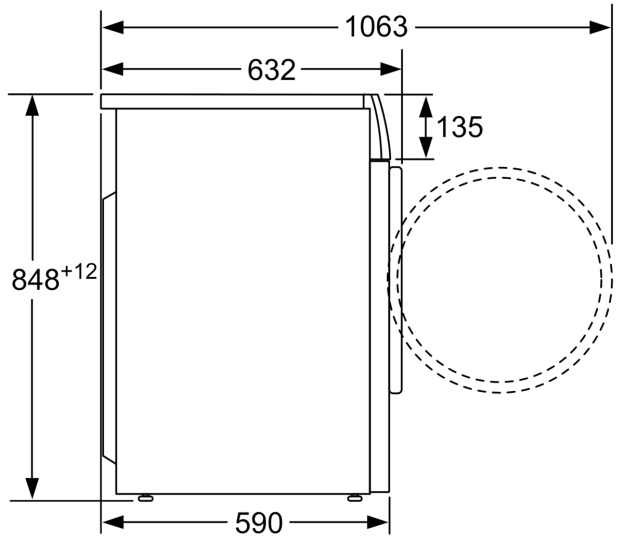

measurements in mm