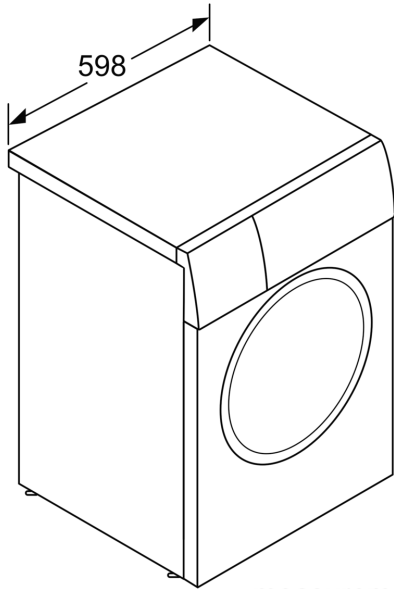

**Series 6, washing machine, front loader, 10 kg, 1400 rpm
WAU28460IN**

measurements in mm