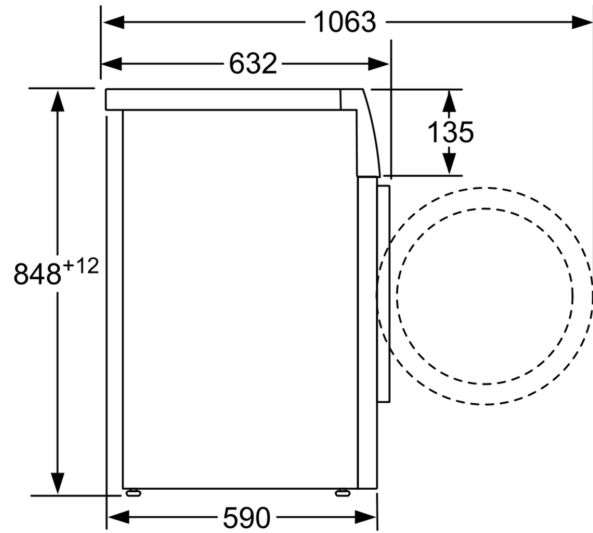

WX975600 Floor securing component  
WZ10130 Extension for cold water inlet /Aquastop

Built-in / Free-standing: ..... Freestanding  
 Door hinge: ..... left  
 Color / Material body: ..... Silver  
 Length electrical supply cord: ..... 160.0 cm  
 Height of the appliance: ..... 848 mm  
 Dimensions of the product: ..... 848 x 598 x 590 mm  
 Wheels: ..... No  
 Net weight: ..... 71.5 kg  
 Drum volume: ..... 58 l  
 Door Frame: ..... Chrome, blackgray  
 Color Buttons: ..... chrome  
 Color Dial: ..... chrome  
 Noise level washing: ..... 49 dB(A) re 1 pW  
 Connection rating: ..... 2300 W  
 Fuse protection: ..... 10 A  
 Voltage: ..... 220-240 V  
 Frequency: ..... 50 Hz  
 Energy Star Qualified: ..... No  
 Cord Included: ..... No  
 Plug type: ..... India plug (16 Ampere)  
 Length of supply hose (in): ..... 59.05 "  
 Dimensions of the packed product: ..... 34.44 x 25.78 x 27.95  
 Net weight: ..... 158.000 lbs  
 Gross weight: ..... 169.000 lbs  
 Length of drain hose: ..... 150.00 cm  
 Length of supply hose: ..... 150.00 cm  
 Dimensions of the packed product (HxWxD): ..... 875 x 710 x 655 mm  
 Gross weight: ..... 76.5 kg  
 Connection rating: ..... 2300 W  
 Fuse protection: ..... 10 A  
 Voltage: ..... 220-240 V  
 Frequency: ..... 50 Hz  
 Water protection system: ..... Multiple water protection  
 Max. spin speed: ..... 1400 rpm  
 Spin speed options: ..... Variable  
 Digital countdown indicator: ..... Yes  
 Drying progress indicator: ..... LED-display, LED  
 Maximum capacity in kg (EU 2017/1369): ..... 8.0 kg

#### **Technical Information**

- rated capacity: 8 kg
- Maximum Spin Speed: 1400 rpm
- Dimensions (H x W x D): 84.8cm x 59.8cm x 59.0cm (63.2cm with door frame)
- 32 cm porthole, 165° swing door

**Series 6, washing machine, front loader, 8 kg, 1400 rpm  
WAT2846SIN**

measurements in mm

measurements in mm