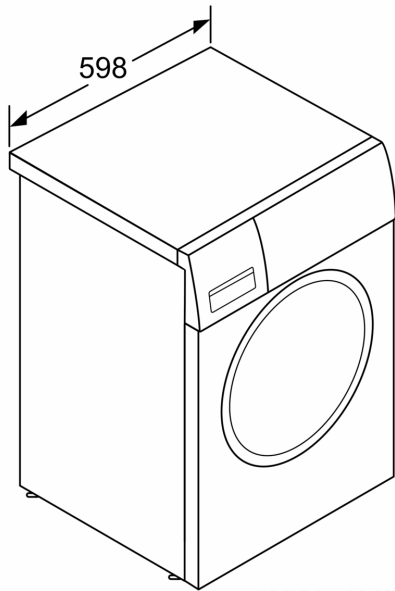

**Series 6, washing machine, front loader, 8 kg, 1400 rpm
WAT2846SIN**

measurements in mm