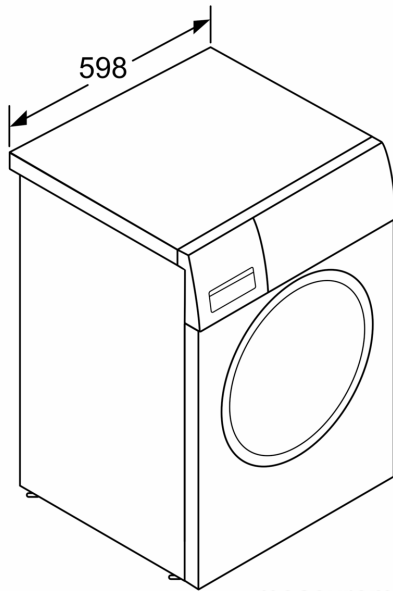

Built-in / Free-standing: ..... Freestanding  
 Door hinge: ..... left  
 Color / Material body: ..... Silver  
 Length electrical supply cord: ..... 160.0 cm  
 Height of the appliance: ..... 848 mm  
 Dimensions of the product: ..... 848 x 598 x 632 mm  
 Wheels: ..... No  
 Net weight: ..... 71.5 kg  
 Drum volume: ..... 58 l  
 Door Frame: ..... Chrome, blackgray  
 Color Buttons: ..... white  
 Color Dial: ..... chrome  
 Noise level washing: ..... 49 dB(A) re 1 pW  
 Connection rating: ..... 2300 W  
 Fuse protection: ..... 10 A  
 Voltage: ..... 220-240 V  
 Frequency: ..... 50 Hz  
 Energy Star Qualified: ..... No  
 Cord Included: ..... No  
 Plug type: ..... India plug (16 Ampere)  
 Length of supply hose (in): ..... 59.05 "  
 Dimensions of the packed product: ..... 34.44 x 25.78 x 27.95  
 Net weight: ..... 158.000 lbs  
 Gross weight: ..... 169.000 lbs  
 Length of drain hose: ..... 150.00 cm  
 Length of supply hose: ..... 150.00 cm  
 Dimensions of the packed product (HxWxD): ..... 875 x 710 x 655 mm  
 Gross weight: ..... 76.5 kg  
 Connection rating: ..... 2300 W  
 Fuse protection: ..... 10 A  
 Voltage: ..... 220-240 V  
 Frequency: ..... 50 Hz  
 Energy consumption: ..... 0.95 kWh  
 Water consumption: ..... 60.0 l  
 Water protection system: ..... Multiple water protection  
 Max. spin speed: ..... 1400 rpm  
 Spin speed options: ..... Variable  
 Digital countdown indicator: ..... Yes  
 Drying progress indicator: ..... LED-display, LED  
 Maximum capacity in kg (EU 2017/1369): ..... 7.5 kg

### **Technical Information**

- rated capacity: 7.5 kg
- Maximum Spin Speed: 1400 rpm
- Dimensions (H X W X D): 84.8 cm x 59.8 cm x 63.2 cm (63.2cm with door frame)
- 32 cm porthole, 165° swing door

**Series 6, washing machine, front  
loader, 7.5 kg, 1400 rpm  
WAT28468IN**

---

measurements in mm