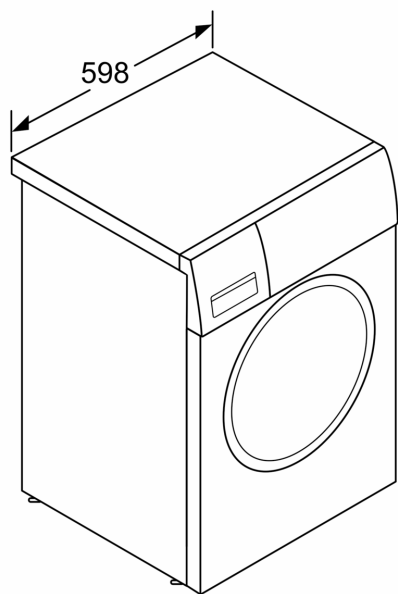

Built-in / Free-standing: Freestanding
Door hinge: left
Color / Material body: White
Length electrical supply cord: 160.0 cm
Height of the appliance: 848 mm
Dimensions of the product: 848 x 598 x 632 mm
Wheels: No
Net weight: 71.5 kg
Drum volume: 58 l
Door Frame: Chrome, blackgray
Color Dial: chrome
Noise level washing: 49 dB(A) re 1 pW
Connection rating: 2300 W
Fuse protection: 10 A
Voltage: 220-240 V
Frequency: 50 Hz
Energy Star Qualified: No
Cord Included: No
Plug type: India plug (16 Ampere)
Length of supply hose (in): 59.05 "
Dimensions of the packed product: 34.44 x 25.78 x 27.95
Net weight: 158.000 lbs
Gross weight: 169.000 lbs
Length of drain hose: 150.00 cm
Length of supply hose: 150.00 cm
Dimensions of the packed product (HxWxD): 875 x 710 x 655 mm
Gross weight: 76.5 kg
Connection rating: 2300 W
Fuse protection: 10 A
Voltage: 220-240 V
Frequency: 50 Hz
Energy consumption: 0.95 kWh
Water consumption: 60.0 l
Water protection system: Multiple water protection
Max. spin speed: 1400 rpm
Spin speed options: Variable
Digital countdown indicator: Yes
Drying progress indicator: LED-display, LED
Maximum capacity in kg (EU 2017/1369): 8.0 kg

- rated capacity: 8 kg
- Maximum Spin Speed: 1400 rpm
- Dimensions (H X W X D): 84.8 cm x 59.8 cm x 63.2 cm (63.2cm with door frame)
- 32 cm porthole, 165° swing door

Programmes

- Speed Programs: Cottons, Mix/Daily Wash, Synthetics, Delicates/Silk, Gentle Wash
- Other Programs: Super 15'/30', Kidswear, AllergyPlus, Wool, Drum Clean, Rinse, Spin/Drain, Jeans
- Time delay to select end time of your wash (1 - 24 hours) and time remaining indicator
- Reload function to pause machine operation for adding in last minute laundry items

**Series 6, washing machine, front
loader, 8 kg, 1400 rpm
WAT28461IN**

measurements in mm