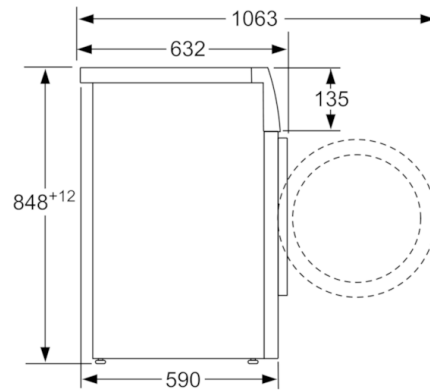

Technical Data

Built-in / Free-standing :	Freestanding
Door hinge :	left
Color / Material body :	Silver
Length electrical supply cord (cm) :	160
Height for building under :	848.00
Height of the product (mm) :	848
Dimensions of the product (mm) :	848 x 598 x 632
Wheels :	No
Net weight (kg) :	71.451
Drum volume (l) :	58
Capacity cotton (kg) :	8.0
Main colour of product :	Silver
Door Frame :	silver-black grey
Color Dial :	silver
Noise level washing (dB(A) re 1 pW) :	49
Connection Rating (W) :	2300
Current (A) :	10
Voltage (V) :	220-240
Frequency (Hz) :	50
Cord Included :	No
Length of drain hose (in) :	59.05
Length of supply hose (in) :	59.05
Appliance Dimensions (h x w x d) (inches) :	x x
Dimensions of the packed product (in) :	34.44 x 25.78 x 27.95
Net weight (lbs) :	158
Gross weight (lbs) :	169
Length of drain hose :	150.00
Length of supply hose :	150.00
Dimensions of the packed product (HxWxD) (mm) :	875 x 710 x 655
Gross weight (kg) :	77.0
Connection Rating (W) :	2300
Current (A) :	10
Voltage (V) :	220-240
Frequency (Hz) :	50
Approval certificates :	CE, VDE
Water protection system :	Multiple water protection
Number of Options :	7
Maximum spin speed (rpm) :	1200
Spin speed options :	Variable
Digital countdown indicator :	Yes
Drying progress indicator :	LED, LED-display

4 242005 103478

Serie | 6, Washing machine, front loader, 8 kg, 1200 rpm WAT24464IN

Wash, Rinse, Spin within 60mins for perfect results

Technical Information

- Capacity: 8 kg
- Maximum spin speed: 1200 r/min
- Dimensions (H X W X D): 84.8 x 59.8 x 63.2 cm
- 32 cm porthole, 165° swing door

**Serie | 6, Washing machine, front loader, 8
kg, 1200 rpm
WAT24464IN**

measurements in mm

measurements in mm