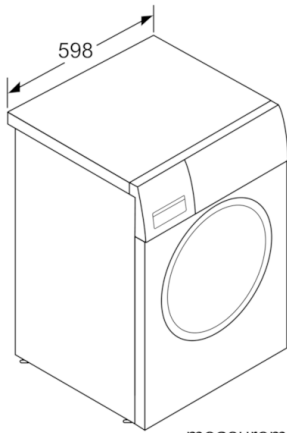

Technical Data

Built-in / Free-standing :	Freestanding
Door hinge :	left
Color / Material body :	Silver
Length electrical supply cord (cm) :	160
Height for building under :	848.00
Height of the product (mm) :	848
Dimensions of the product (mm) :	848 x 598 x 632
Wheels :	No
Net weight (kg) :	71.451
Drum volume (l) :	58
Capacity cotton (kg) :	8.0
Main colour of product :	Silver
Door Frame :	silver-black grey
Color Dial :	silver
Noise level washing (dB(A) re 1 pW) :	49
Connection Rating (W) :	2300
Current (A) :	10
Voltage (V) :	220-240
Frequency (Hz) :	50
Cord Included :	No
Length of drain hose (in) :	59.05
Length of supply hose (in) :	59.05
Appliance Dimensions (h x w x d) (inches) :	x x
Dimensions of the packed product (in) :	34.44 x 25.78 x 27.95
Net weight (lbs) :	158
Gross weight (lbs) :	169
Length of drain hose :	150.00
Length of supply hose :	150.00
Dimensions of the packed product (HxWxD) (mm) :	875 x 710 x 655
Gross weight (kg) :	77.0
Connection Rating (W) :	2300
Current (A) :	10
Voltage (V) :	220-240
Frequency (Hz) :	50
Approval certificates :	CE, VDE
Water protection system :	Multiple water protection
Number of Options :	7
Maximum spin speed (rpm) :	1200
Spin speed options :	Variable
Digital countdown indicator :	Yes
Drying progress indicator :	LED, LED-display

4 242005 103478

Serie | 6, Washing machine, front loader, 8 kg, 1200 rpm WAT24464IN

Wash, Rinse, Spin within 60mins for perfect results

Technical Information

- Capacity: 8 kg
- Maximum spin speed: 1200 r/min
- Dimensions (H X W X D): 84.8 x 59.8 x 63.2 cm
- 32 cm porthole, 165° swing door

**Serie | 6, Washing machine, front loader, 8
kg, 1200 rpm
WAT24464IN**

measurements in mm

measurements in mm