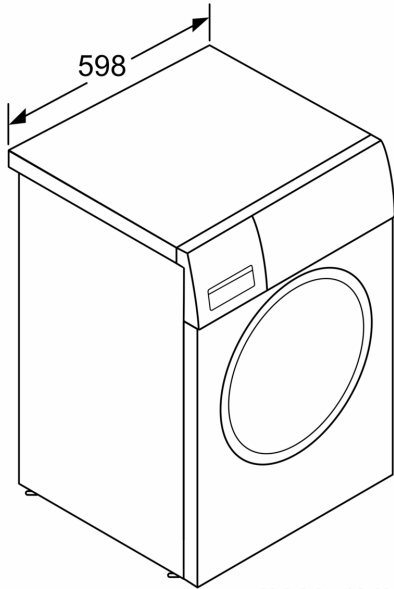

- speedPerfect
- Reload function
- rated capacity: 8 kg
- Consumption: energy 0.98 kWh, water 55 l
- Maximum Spin Speed: 1200 rpm

Built-in / Free-standing: Freestanding
 Door hinge: left
 Color / Material body: Silver
 Length electrical supply cord: 160.0 cm
 Height of the appliance: 848 mm
 Dimensions of the product: 848 x 598 x 632 mm
 Wheels: No
 Net weight: 71.5 kg
 Drum volume: 58 l
 Door Frame: Silver-black grey
 Noise level washing: 49 dB(A) re 1 pW
 Connection rating: 2300 W
 Fuse protection: 10 A
 Voltage: 220-240 V
 Frequency: 50 Hz
 Energy Star Qualified: No
 Cord Included: No
 Plug type: India plug (16 Ampere)
 Length of supply hose (in): 59.05 "
 Dimensions of the packed product: 34.44 x 25.78 x 27.95
 Net weight: 158.000 lbs
 Gross weight: 169.000 lbs
 Length of drain hose: 150.00 cm
 Length of supply hose: 150.00 cm
 Dimensions of the packed product (HxWxD): 875 x 710 x 655 mm
 Gross weight: 76.5 kg
 Connection rating: 2300 W
 Fuse protection: 10 A
 Voltage: 220-240 V
 Frequency: 50 Hz
 Energy consumption: 0.95 kWh
 Water consumption: 60.0 l
 Water protection system: Multiple water protection
 Max. spin speed: 1200 rpm
 Spin speed options: Variable
 Digital countdown indicator: Yes
 Drying progress indicator: LED-display, LED
 Maximum capacity in kg (EU 2017/1369): 8.0 kg

Technical Information

- Noise level washing: 54 dB; Noise level spinning: 74 dB
- Dimensions (H X W X D): 84.8 x 59.8 x 63.2 cm

**Series 6, washing machine, front
loader, 8 kg, 1200 rpm
WAT24168IN**

measurements in mm