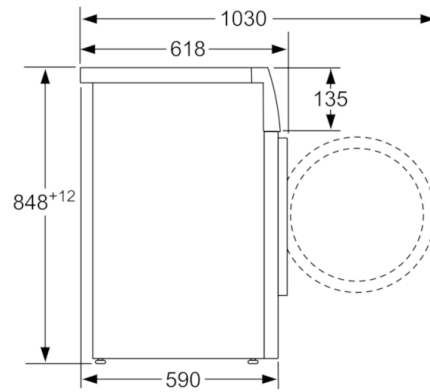

Technical Data

Built-in / Free-standing :	Freestanding
Door hinge :	left
Color / Material body :	Silver
Length electrical supply cord (cm) :	160
Height for building under :	843.00
Height of the product (mm) :	850
Dimensions of the product (mm) :	850 x 600 x 600
Wheels :	No
Net weight (kg) :	72.385
Drum volume (l) :	58
Capacity cotton (kg) :	7.0
Main colour of product :	Silver
Door Frame :	silver-black grey
Color Buttons :	silver
Color Dial :	silver
Noise level washing (dB(A) re 1 pW) :	55
Connection Rating (W) :	2300
Current (A) :	10
Voltage (V) :	220-240
Frequency (Hz) :	50
Cord Included :	No
Length of drain hose (in) :	59.05
Length of supply hose (in) :	59.05
Appliance Dimensions (h x w x d) (inches) :	x x
Dimensions of the packed product (in) :	37.99 x 25.78 x 27.95
Net weight (lbs) :	160
Gross weight (lbs) :	171
Length of drain hose :	150.00
Length of supply hose :	150.00
Dimensions of the packed product (HxWxD) (mm) :	965 x 710 x 655
Gross weight (kg) :	78.0
Connection Rating (W) :	2300
Current (A) :	10
Voltage (V) :	220-240
Frequency (Hz) :	50
Approval certificates :	CE, VDE
Water protection system :	Multiple water protection
Number of Options :	7
Maximum spin speed (rpm) :	1200
Spin speed options :	Variable
Digital countdown indicator :	Yes
Drying progress indicator :	LED, LED-display

Technical Information

- Capacity: 7 kg
- Maximum Spin Speed: 1200 rpm
- Dimensions (H X W X D): 85 x 60 x 60 cm
- 32 cm porthole, 165° swing door

Programmes

- Speed Programs: Cottons, Mix/Daily Wash, Synthetics, Delicates/ Silk
- Other Programs: Super 15'/30', Kidswear, AllergyPlus, Wool, Drum Clean, Rinse, Spin/Drain, Jeans, Sportswear

measurements in mm

measurements in mm