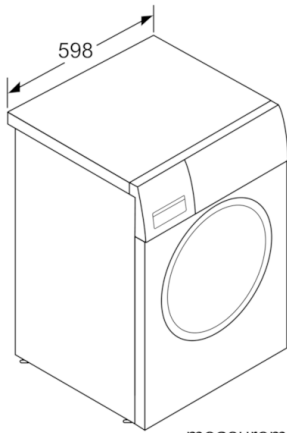

**Serie | 4, Washing machine, front loader, 7
kg, 1200 rpm
WAK24269IN**

measurements in mm