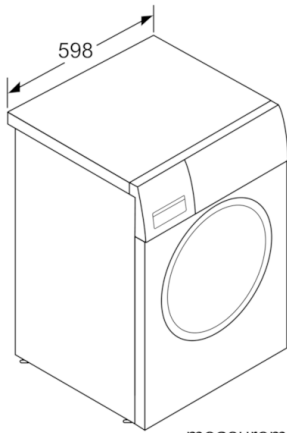

Technical Data

Built-in / Free-standing :	Freestanding
Door hinge :	left
Color / Material body :	Silver
Length electrical supply cord (cm) :	160
Height for building under :	843.00
Height of the product (mm) :	850
Dimensions of the product (mm) :	850 x 600 x 600
Wheels :	No
Net weight (kg) :	72.385
Drum volume (l) :	58
Capacity cotton (kg) :	7.0
Main colour of product :	Silver
Door Frame :	silver-black grey
Color Buttons :	silver
Color Dial :	silver
Connection Rating (W) :	2300
Current (A) :	10
Voltage (V) :	220-240
Frequency (Hz) :	50
Cord Included :	No
Length of drain hose (in) :	59.05
Length of supply hose (in) :	59.05
Appliance Dimensions (h x w x d) (inches) :	x x
Dimensions of the packed product (in) :	37.99 x 25.78 x 27.95
Net weight (lbs) :	160
Gross weight (lbs) :	171
Length of drain hose :	150.00
Length of supply hose :	150.00
Dimensions of the packed product (HxWxD) (mm) :	965 x 710 x 655
Gross weight (kg) :	78.0
Connection Rating (W) :	2300
Current (A) :	10
Voltage (V) :	220-240
Frequency (Hz) :	50
Approval certificates :	CE, VDE
Water protection system :	Multiple water protection
Number of Options :	5
Maximum spin speed (rpm) :	1200
Spin speed options :	Variable
Digital countdown indicator :	Yes
Drying progress indicator :	LED, LED-display

Technical Information

- Dimensions (H X W X D): 85 x 60 x 60 cm

**Serie | 4, Washing machine, front loader, 7
kg, 1200 rpm
WAK24168IN**

measurements in mm

measurements in mm

measurements in mm