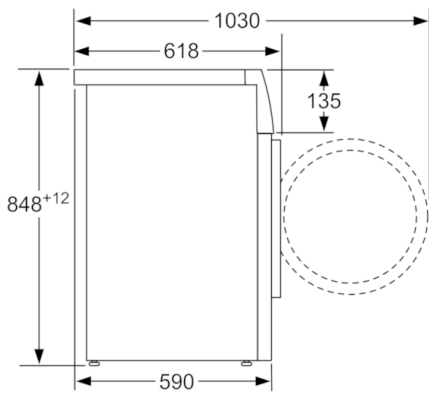

Technical Data

Built-in / Free-standing :	Freestanding
Door hinge :	left
Color / Material body :	Silver
Length electrical supply cord (cm) :	160
Height for building under :	843.00
Height of the product (mm) :	850
Dimensions of the product (mm) :	850 x 600 x 600
Wheels :	No
Net weight (kg) :	72.385
Drum volume (l) :	58
Capacity cotton (kg) :	7.0
Main colour of product :	Silver
Door Frame :	silver-black grey
Color Buttons :	silver
Color Dial :	silver
Connection Rating (W) :	2300
Current (A) :	10
Voltage (V) :	220-240
Frequency (Hz) :	50
Cord Included :	No
Length of drain hose (in) :	59.05
Length of supply hose (in) :	59.05
Appliance Dimensions (h x w x d) (inches) :	x x
Dimensions of the packed product (in) :	37.99 x 25.78 x 27.95
Net weight (lbs) :	160
Gross weight (lbs) :	171
Length of drain hose :	150.00
Length of supply hose :	150.00
Dimensions of the packed product (HxWxD) (mm) :	965 x 710 x 655
Gross weight (kg) :	78.0
Connection Rating (W) :	2300
Current (A) :	10
Voltage (V) :	220-240
Frequency (Hz) :	50
Approval certificates :	CE, VDE
Water protection system :	Multiple water protection
Number of Options :	5
Maximum spin speed (rpm) :	1200
Spin speed options :	Variable
Digital countdown indicator :	Yes
Drying progress indicator :	LED, LED-display

Technical Information

- Dimensions (H X W X D): 85 x 60 x 60 cm

**Serie | 4, Washing machine, front loader, 7
kg, 1200 rpm
WAK24168IN**

measurements in mm

measurements in mm

measurements in mm