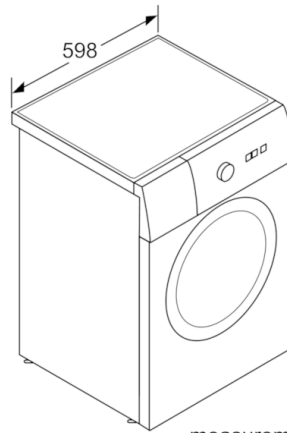

Technical Data

Built-in / Free-standing :	Freestanding
Door hinge :	left
Color / Material body :	Silver
Length electrical supply cord (cm) :	160
Height for building under :	843.00
Height of the product (mm) :	850
Dimensions of the product (mm) :	850 x 600 x 600
Wheels :	No
Net weight (kg) :	72.385
Drum volume (l) :	58
Capacity cotton (kg) :	7.0
Main colour of product :	Silver
Door Frame :	silver-black grey
Color Buttons :	silver
Color Dial :	silver
Connection Rating (W) :	2300
Current (A) :	10
Voltage (V) :	220-240
Frequency (Hz) :	50
Cord Included :	No
Length of drain hose (in) :	59.05
Length of supply hose (in) :	59.05
Appliance Dimensions (h x w x d) (inches) :	x x
Dimensions of the packed product (in) :	37.99 x 25.78 x 27.95
Net weight (lbs) :	160
Gross weight (lbs) :	171
Length of drain hose :	150.00
Length of supply hose :	150.00
Dimensions of the packed product (HxWxD) (mm) :	965 x 710 x 655
Gross weight (kg) :	78.0
Connection Rating (W) :	2300
Current (A) :	10
Voltage (V) :	220-240
Frequency (Hz) :	50
Approval certificates :	CE, VDE
Water protection system :	Multiple water protection
Number of Options :	5
Maximum spin speed (rpm) :	1200
Spin speed options :	Variable
Digital countdown indicator :	Yes
Drying progress indicator :	LED, LED-display

Technical Information

- Dimensions (H X W X D): 85 x 60 x 60 cm

**Serie | 4, Washing machine, front loader, 7
kg, 1200 rpm
WAK24168IN**

measurements in mm

measurements in mm

measurements in mm