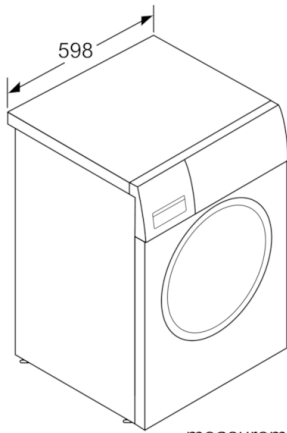

**Serie | 4, Washing machine, front loader, 6.5
kg, 1000 rpm
WAK20265IN**

measurements in mm