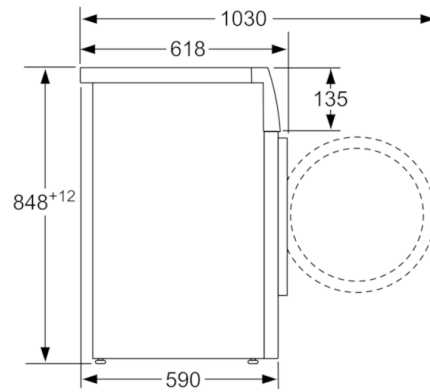

Technical Data

Built-in / Free-standing :	Freestanding
Door hinge :	left
Color / Material body :	White
Length electrical supply cord (cm) :	160
Height for building under :	843.00
Height of the product (mm) :	850
Dimensions of the product (mm) :	850 x 600 x 600
Wheels :	No
Net weight (kg) :	70.984
Drum volume (l) :	58
Capacity cotton (kg) :	6.5
Main colour of product :	White
Door Frame :	white-black grey
Color Buttons :	white
Color Dial :	white
Noise level washing (dB(A) re 1 pW) :	49
Connection Rating (W) :	2300
Current (A) :	10
Voltage (V) :	220-240
Frequency (Hz) :	50
Cord Included :	No
Length of drain hose (in) :	59.05
Length of supply hose (in) :	59.05
Appliance Dimensions (h x w x d) (inches) :	x x
Dimensions of the packed product (in) :	37.99 x 25.78 x 27.95
Net weight (lbs) :	156
Gross weight (lbs) :	168
Length of drain hose :	150.00
Length of supply hose :	150.00
Dimensions of the packed product (HxWxD) (mm) :	965 x 710 x 655
Gross weight (kg) :	76.0
Connection Rating (W) :	2300
Current (A) :	10
Voltage (V) :	220-240
Frequency (Hz) :	50
Approval certificates :	CE, VDE
Water protection system :	Multiple water protection
Number of Options :	7
Maximum spin speed (rpm) :	1000
Spin speed options :	Variable
Digital countdown indicator :	Yes
Drying progress indicator :	LED, LED-display

- Capacity: 6.5 kg
- Maximum spin speed: 1000 r/min
- Dimensions (H X W X D): 85 x 60 x 60 cm
- 32 cm porthole, 165° swing door

Programmes

- Speed Programs: Cottons, Mix/Daily Wash, Synthetics, Delicates/ Silk
- Other Programs: Super 15'/30', Kidswear, AllergyPlus, Wool, Drum Clean, Rinse, Spin/Drain, Jeans, Sportswear

measurements in mm

measurements in mm