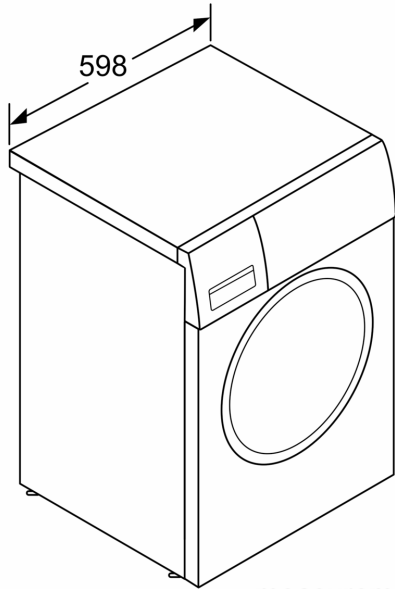

**Series 4, washing machine, front loader, 6.5 kg, 1000 rpm
WAK2006PIN**

---

measurements in mm