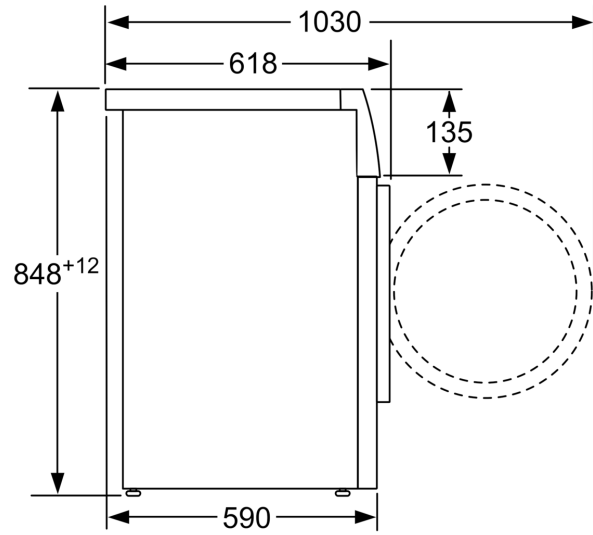

Built-in / Free-standing: Freestanding
 Door hinge: left
 Length electrical supply cord: 160.0 cm
 Height of the appliance: 848 mm
 Dimensions of the product: 848 x 598 x 590 mm
 Wheels: No
 Net weight: 71.0 kg
 Drum volume: 53 l
 Color Buttons: pearl dark grey
 Noise level washing: 55 dB(A) re 1 pW
 Connection rating: 2300 W
 Fuse protection: 10 A
 Voltage: 220-240 V
 Frequency: 50 Hz
 Energy Star Qualified: No
 Cord Included: No
 Plug type: India plug (16 Ampere)
 Length of supply hose (in): 59.05 "
 Dimensions of the packed product: 37.99 x 25.78 x 27.95
 Net weight: 156.000 lbs
 Gross weight: 168.000 lbs
 Length of drain hose: 150.00 cm
 Length of supply hose: 150.00 cm
 Dimensions of the packed product (HxWxD): 965 x 710 x 655 mm
 Gross weight: 76.0 kg
 Connection rating: 2300 W
 Fuse protection: 10 A
 Voltage: 220-240 V
 Frequency: 50 Hz
 Water protection system: Multiple water protection
 Max. spin speed: 1000 rpm
 Digital countdown indicator: No
 Drying progress indicator: LED
 Maximum capacity in kg (EU 2017/1369): 6.5 kg

Series 4, washing machine, front loader, 6.5 kg, 1000 rpm WAK2006PIN

Minimize tangles by up to 50%

Technical Information

- rated capacity: 6.5 kg
- Maximum Spin Speed: 1000 rpm
- Dimensions (H x W x D): 84.8cm x 59.8cm x 59.0cm (61.8cm with door frame)
- 32 cm porthole, 165° swing door

Display Screen & Alerts

- Buzzer at the end of the wash programme

**Series 4, washing machine, front loader, 6.5 kg, 1000 rpm
WAK2006PIN**

measurements in mm

measurements in mm