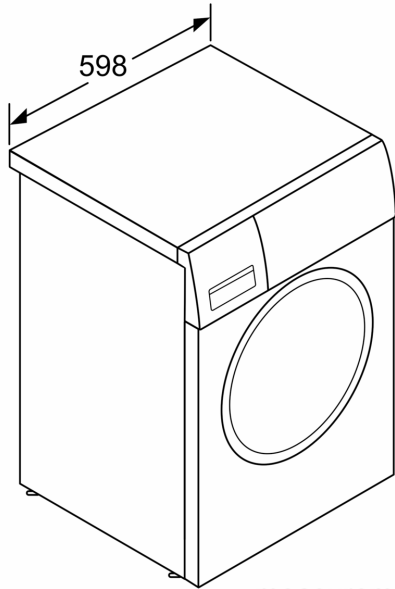

WX975600 Floor securing component  
WZ10130 Extension for cold water inlet /Aquastop

Built-in / Free-standing: ..... Freestanding  
 Door hinge: ..... left  
 Color / Material body: ..... White  
 Length electrical supply cord: ..... 160.0 cm  
 Height of the appliance: ..... 848 mm  
 Dimensions of the product: ..... 848 x 598 x 590 mm  
 Wheels: ..... No  
 Net weight: ..... 72.1 kg  
 Drum volume: ..... 58 l  
 Door Frame: ..... Silver-black  
 Color Buttons: ..... white  
 Noise level washing: ..... 53 dB(A) re 1 pW  
 Connection rating: ..... 2300 W  
 Fuse protection: ..... 10 A  
 Voltage: ..... 220-240 V  
 Frequency: ..... 50 Hz  
 Energy Star Qualified: ..... No  
 Cord Included: ..... Yes  
 Plug type: ..... India plug (16 Ampere)  
 Length of supply hose (in): ..... 59.05 "  
 Dimensions of the packed product: ..... 34.44 x 25.78 x 27.95  
 Net weight: ..... 159.000 lbs  
 Gross weight: ..... 169.000 lbs  
 Length of drain hose: ..... 150.00 cm  
 Length of supply hose: ..... 150.00 cm  
 Dimensions of the packed product (HxWxD): ..... 875 x 655 x 710 mm  
 Gross weight: ..... 76.5 kg  
 Connection rating: ..... 2300 W  
 Fuse protection: ..... 10 A  
 Voltage: ..... 220-240 V  
 Frequency: ..... 50 Hz  
 Water protection system: ..... Multiple water protection  
 Max. spin speed: ..... 1400 rpm  
 Spin speed options: ..... Variable  
 Digital countdown indicator: ..... Yes  
 Drying progress indicator: ..... LED-display, LED  
 Maximum capacity in kg (EU 2017/1369): ..... 8.0 kg

#### **Technical Information**

- Capacity: 8kg
- Maximum spin speed : 1400 rpm
- Dimensions (HxWxD): 84.8cm x 59.8cm x 59.0cm (63.6cm with door frame)
- 32 cm porthole, 165° swing door

**Series 6, washing machine, front loader, 8 kg, 1400 rpm**  
**WAJ2846WIN**

---

measurements in mm

measurements in mm